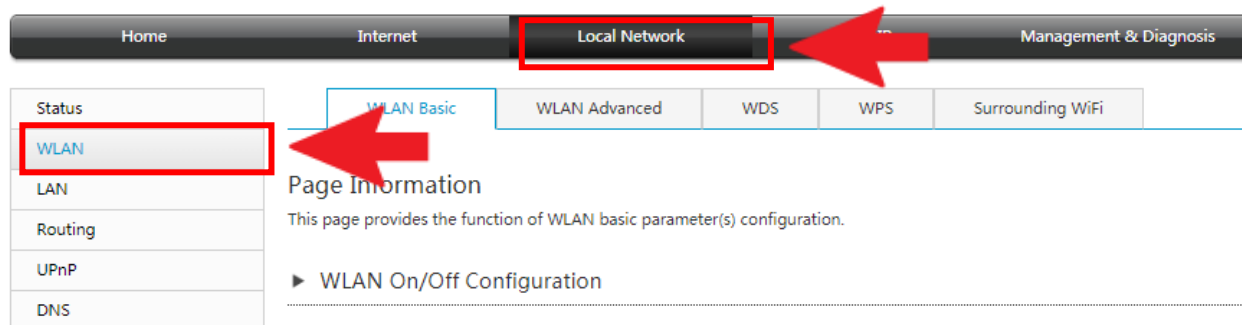

1.4 เลือก Local Network > เลือก WLAN