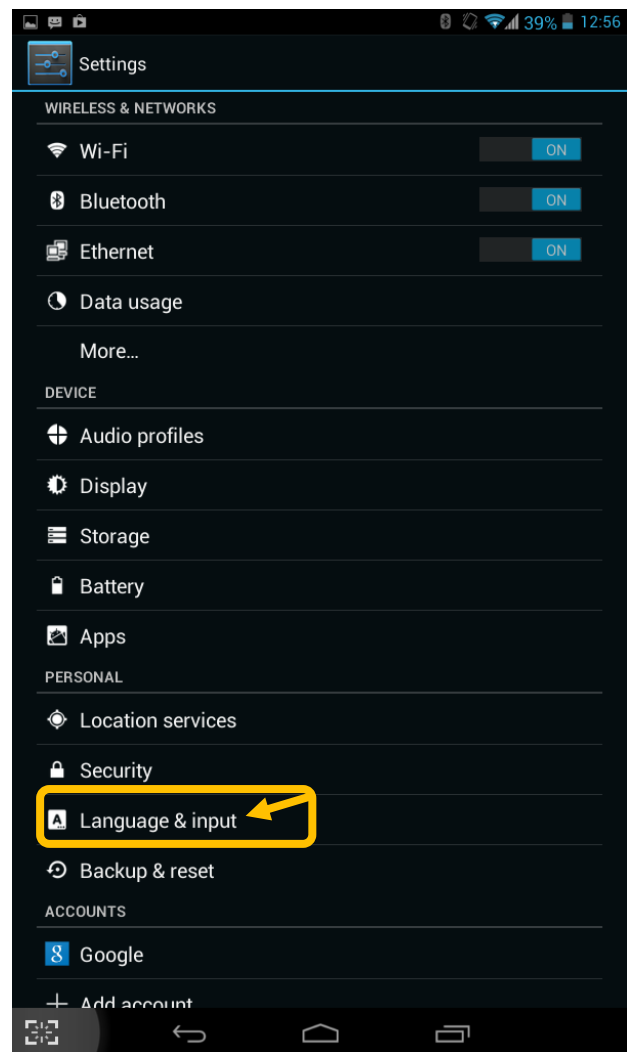

2. Language & input