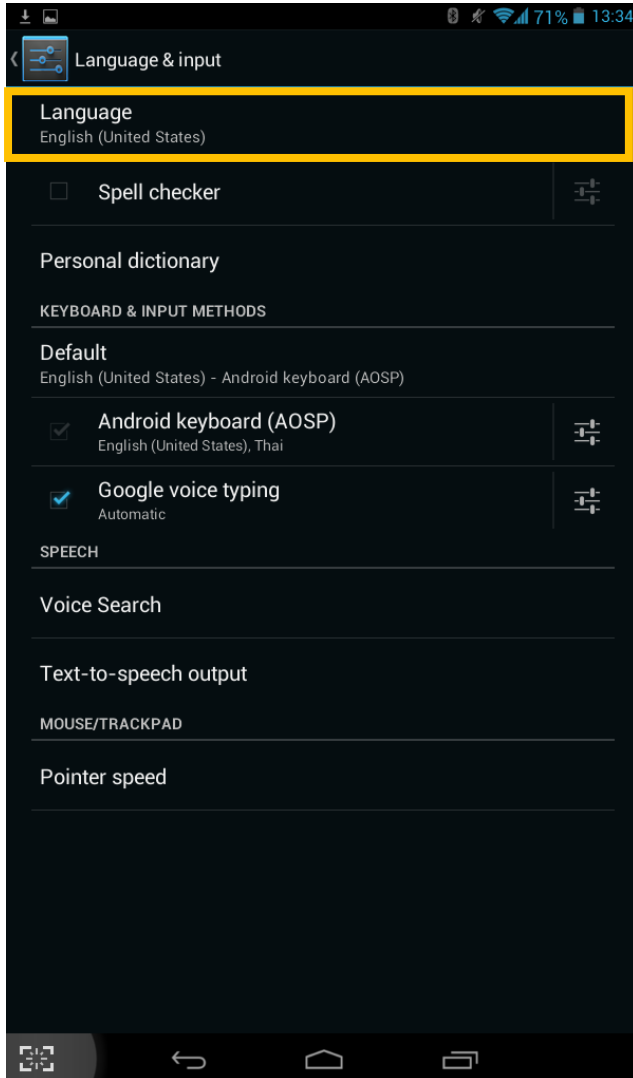

3. Select Language