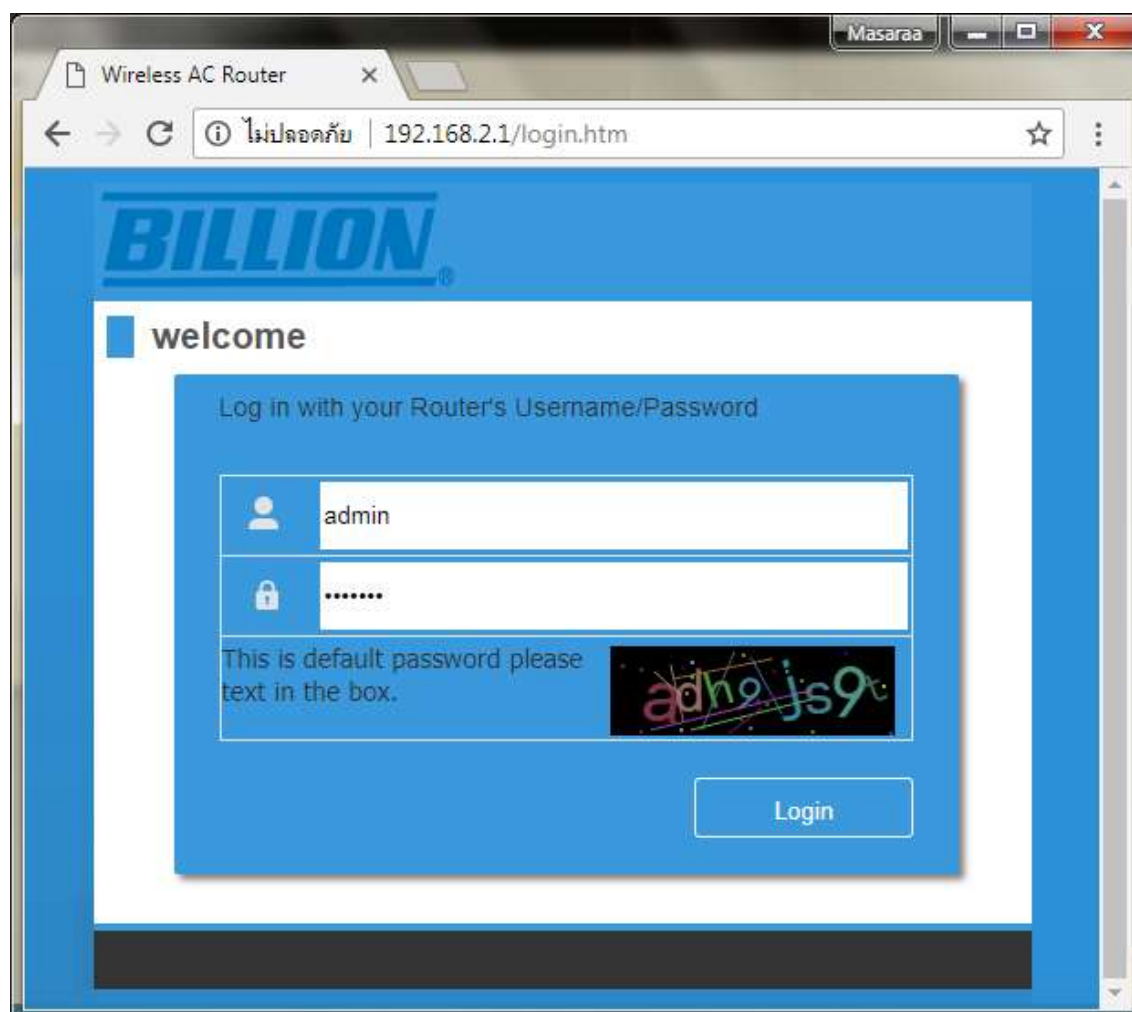

Set up LAN on AP Billion BiPAC 3301DL-T

1. Type 192.168.2.1 then press **Enter**

- **User** = admin
- **Password** = enter letters from below picture (if it's not clear, click at picture, form will change but always the same code)

2. Click **Advanced**

BILLION English **Advanced**

Quick Setup

Internet Connection Type

Dynamic IP Static IP PPPoE

MAC Clone :

Wireless Setup

2.4G SSID :	<input type="text" value="true_home2G_872"/>
Security :	<input type="radio"/> Disable <input checked="" type="radio"/> Enable
Password :	<input type="password" value="*****"/>
(Please enter 8-63 characters.)	
5G SSID :	<input type="text" value="true_home5G_872"/>
Security :	<input type="radio"/> Disable <input checked="" type="radio"/> Enable
Password :	<input type="password" value="*****"/>
(Please enter 8-63 characters.)	