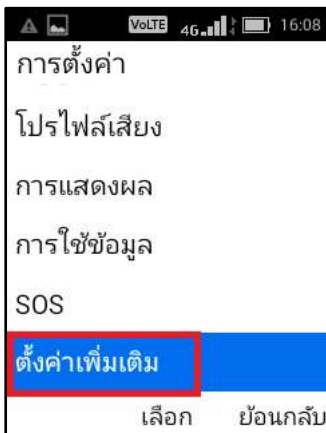

Use Airplane Mode on True Super Talkie 4G

1. On main screen, select **(Menu)**

2. Select **(Settings)**

3. And then **(More)**

4. **Airplane mode**

- Turn on : click a checkmark (✓) at behind square
- Turn off : remove a checkmark (✓) at behind square

5. If airplane mode is turned on, a tiny plane will appear at top right corner