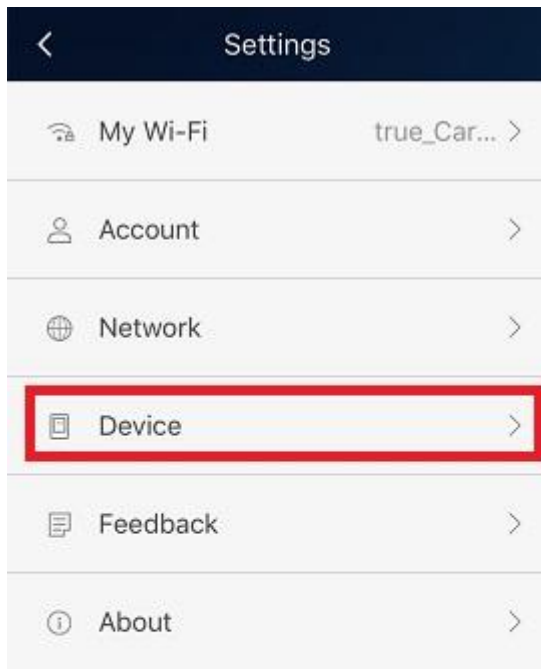

Check device information on 4G CAR WiFi

Check Device Model, IMEI, Firmware version etc.

1. At Home screen, choose Huawei HiLink App

2. Choose Gear sign on the top right corner (Settings)

3. At Settings page, choose Device