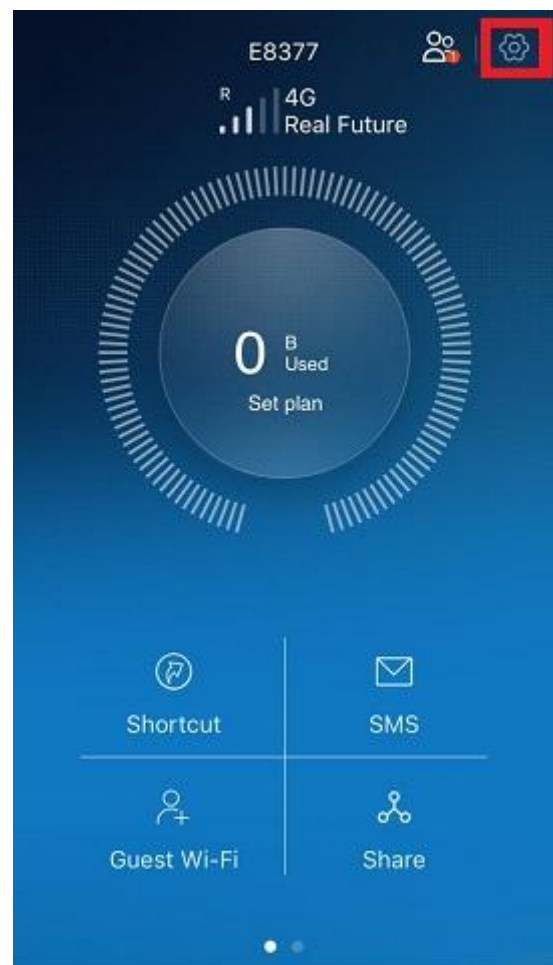

Check device information on 4G CAR WiFi

Check Device Model, IMEI, Firmware version etc.

1. At Home screen, choose Huawei HiLink App

2. Choose Gear sign on the top right corner (Settings)

3. At Settings page, choose Device