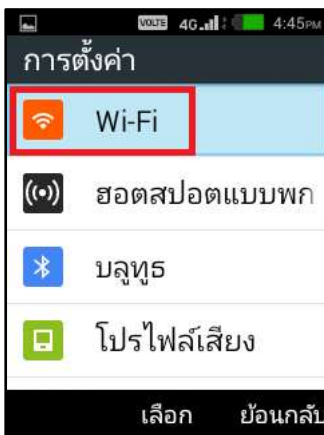

Check Wi-Fi MAC Address on True Super Hero 4G Super Entertainment

1. On main screen, select **(Menu)**

2. Select **(Settings)**

3. Select **Wi-Fi**

4. At Wi-Fi page, choose **(Options)**

5. And then (**Advanced**)

6. You'll find Wi-Fi MAC address. *if not, turn on Wi-Fi first