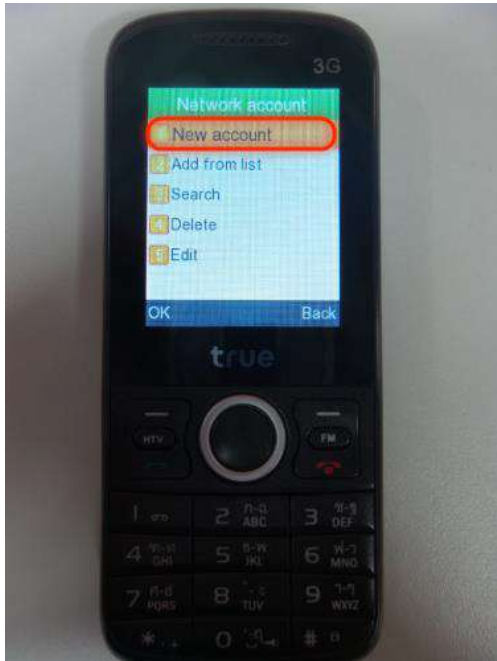

How to set up APN on True Phone Super 1

1. Select "Settings"

2. Go to "Connection Settings"

3. Select "Network account"

4. Press Menu button, select "Options"

5. And then "New account"

6. Set up Internet APN as follows:

- Name = TRUE-H internet
- Username = true
- Password = true
- Access point = internet

7. Set up MMS APN as follows:

- Name = TRUE-H MMS
- Username = true
- Password = true
- Access point = hmms
- Gateway= 10.4.7.39
- Port = 8080
- Set homepage = <http://mms.trueh.com:8002>