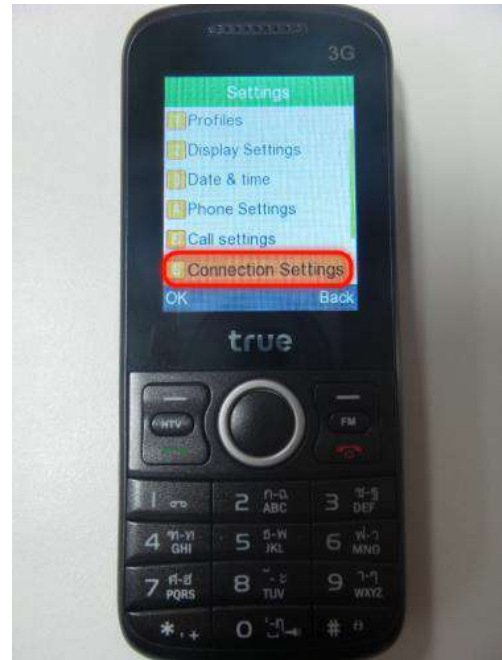

How to set up APN on True Phone Super 1

1. Select "Settings"

2. Go to "Connection Settings"

3. Select "Network account"

4. Press Menu button, select "Options"

5. And then "New account"

6. Set up Internet APN as follows:

- Name = TRUE-H internet
- Username = true
- Password = true
- Access point = internet

7. Set up MMS APN as follows:

- Name = TRUE-H MMS
- Username = true
- Password = true
- Access point = hmms
- Gateway= 10.4.7.39
- Port = 8080
- Set homepage = <http://mms.trueh.com:8002>