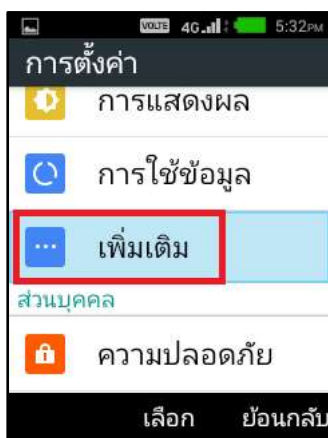

Use Airplane Mode on True Super Hero 4G Super Entertainment

1. On main screen, select **(Menu)**

2. Select **(Settings)**

3. And then **(More)**

4. Tick a check at a square behind (Airplane mode)

5. Airplane mode is turned on, a tiny plane is shown on the top