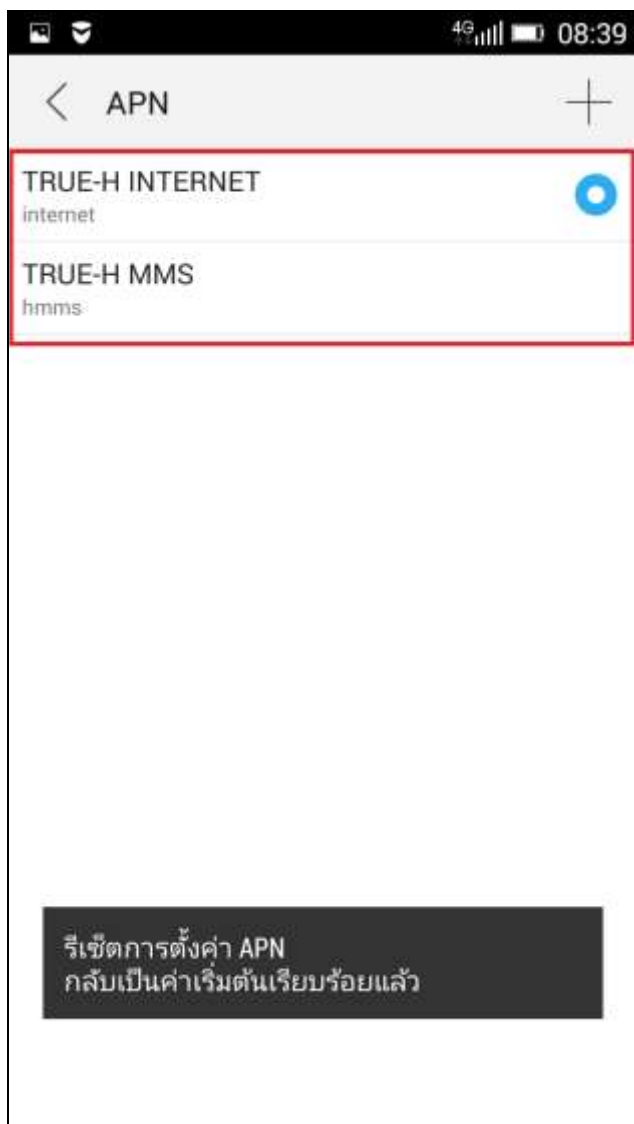

How to set up Auto Internet and MMS APN on True Lenovo 4G A6000

1. Go to 'Settings'

2. Tap at 'Mobile data'

3. Select 'Access Point Names'

4. 'APN' page

5. Press 'Menu' button at bottom left corner

6. Select 'Reset to default'

7. TRUE-H INTERNET and TRUE-H MMS will appear

8. On the top right corner, 4G or H/H+ (3G) shown while being in service area