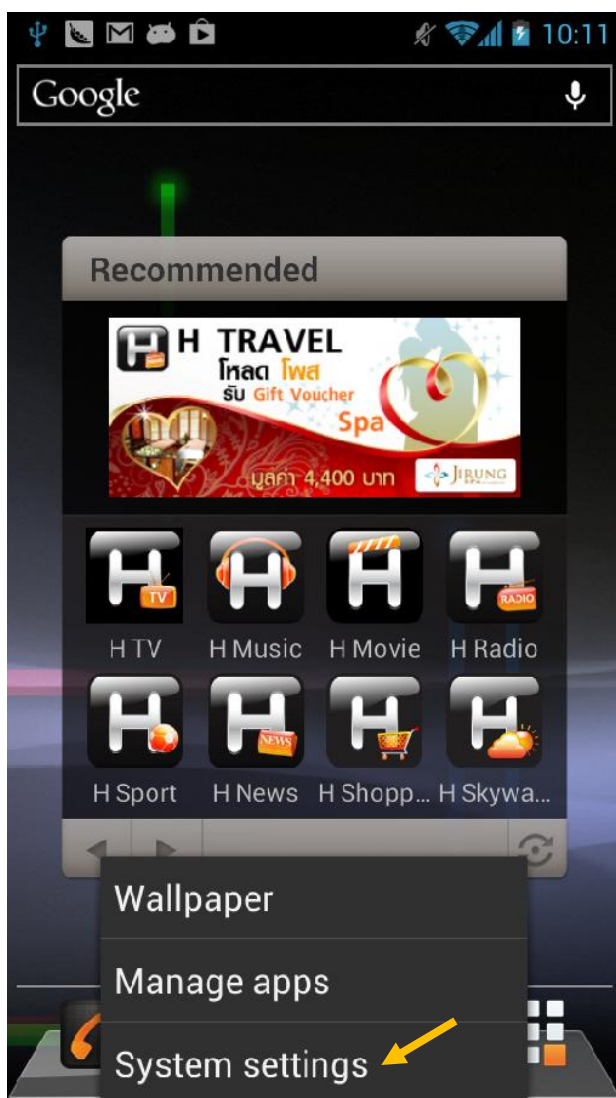

How to select language on TRUE BEYOND 3G

1. Select: System Settings

2. Select: Language & input

3. Select Language

4. Select your preferred language