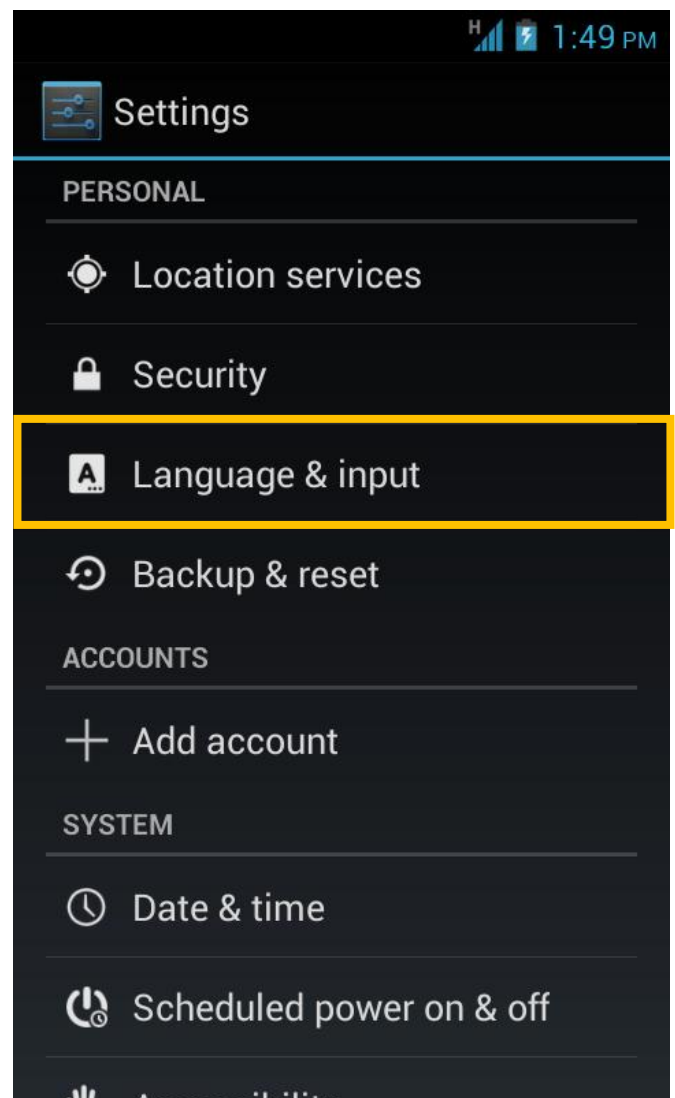

How to select language on TRUE BEYOND 3G

1. Select: System Settings

2. Select: Language & input

3. Select Language

4. Select your preferred language