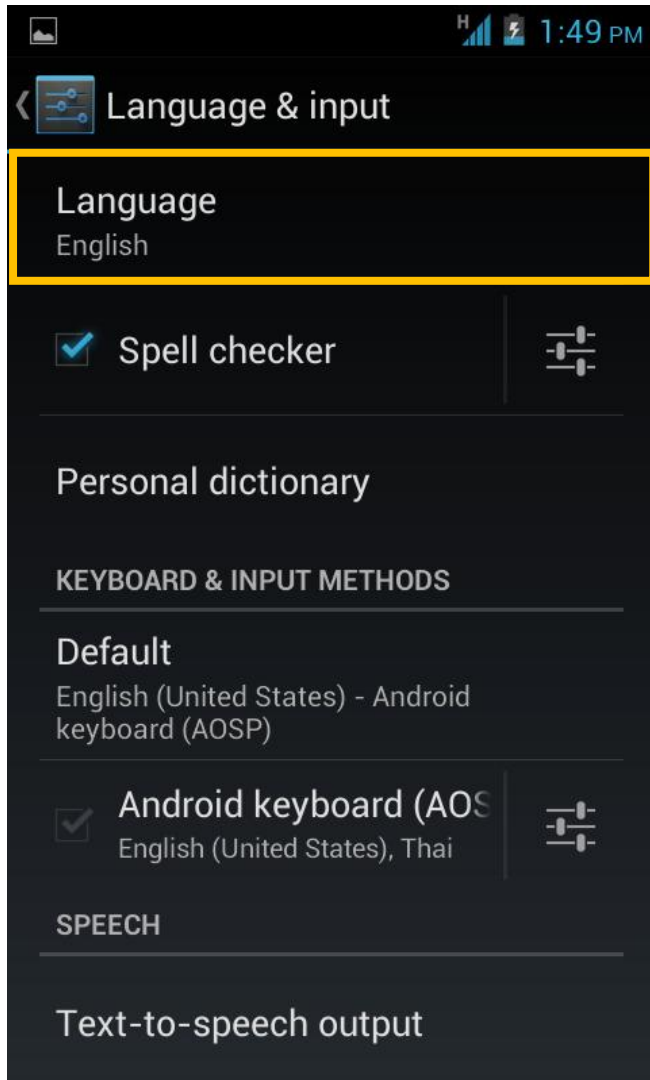

How to select language on TRUE BEYOND 3G

1. Select: System Settings

2. Select: Language & input

3. Select Language

4. Select your preferred language