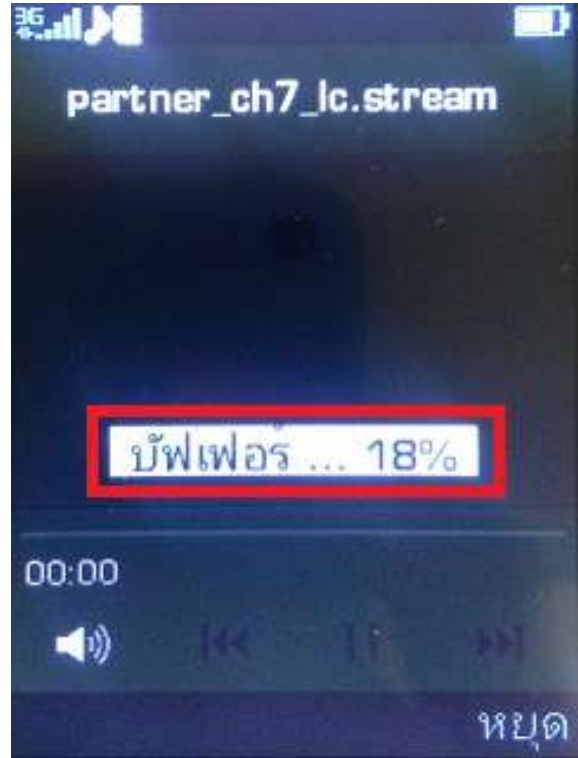

How to use HTV for True Super 3

1. 1st Method At Home screen,
select HTV button

2. 2nd Method, select App HTV

3. Open Internet via OPERA browser and access to HTV website

4. Wait a moment for uploading, various channels will be displayed, select preferred channel.

5. Wait a moment, press [Watch TV]
6. Buffer status will be shown in percentage

7. Once completed, video streaming will start playing

8. To watch TV horizontally, press 2 the screen will be horizontally displayed.