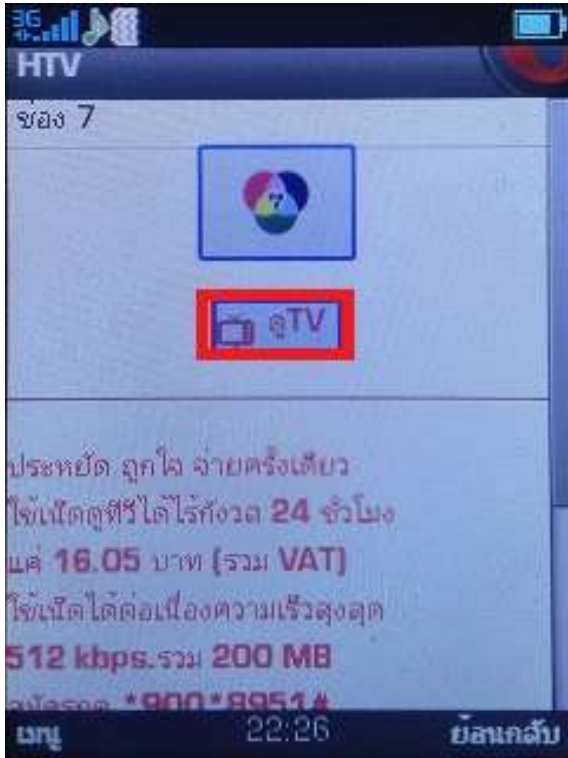

5. Wait a moment, press [Watch TV]
6. Buffer status will be shown in percentage