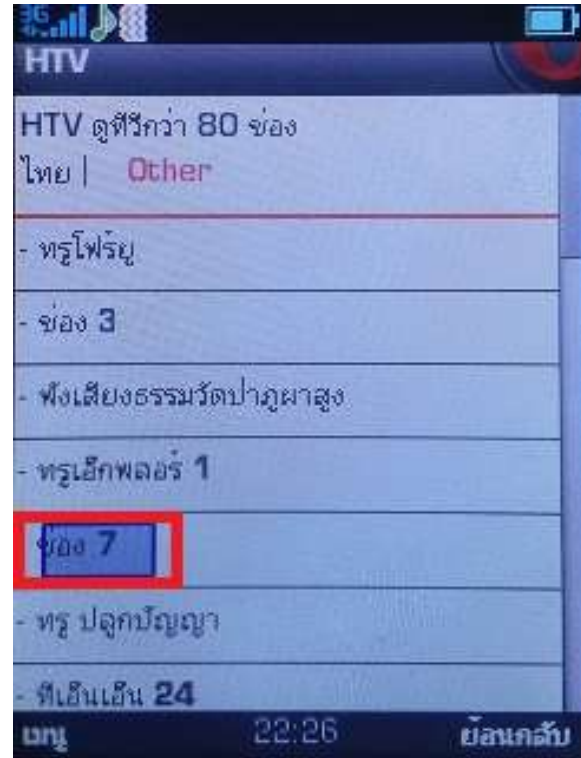

How to use HTV for True Super 3

1. 1st Method At Home screen,
select HTV button

2. 2nd Method, select App HTV

3. Open Internet via OPERA browser and access to HTV website

4. Wait a moment for uploading, various channels will be displayed, select preferred channel.

5. Wait a moment, press [Watch TV]
6. Buffer status will be shown in percentage

7. Once completed, video streaming will start playing

8. To watch TV horizontally, press 2 the screen will be horizontally displayed.