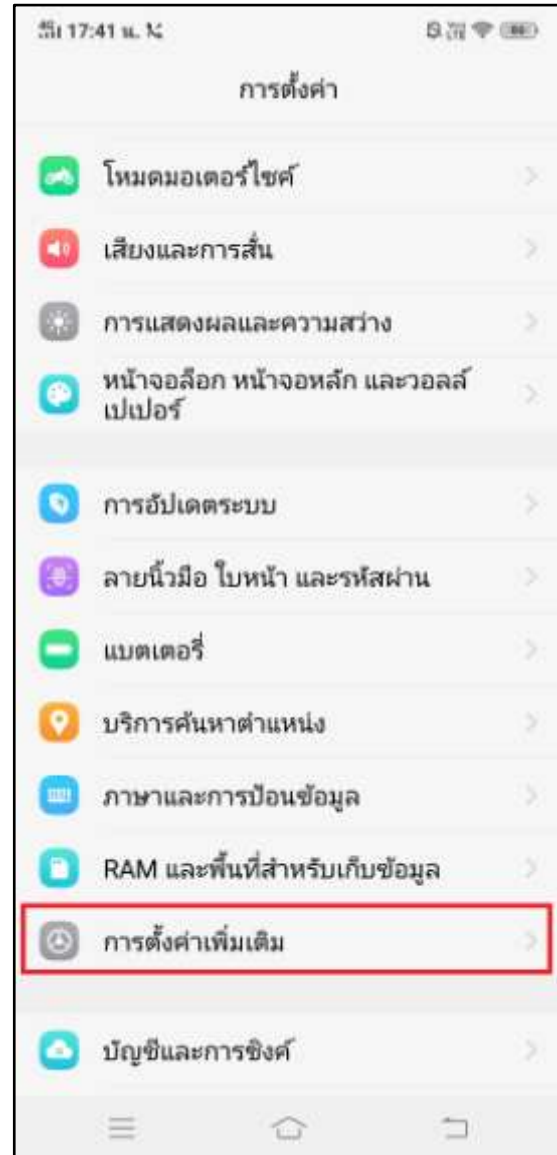

Check IMEI and other Information of Vivo V9

This setting can apply to Vivo V9 and other Vivo models with OS Android 8.0 or higher

1. On main screen, select (Settings)

2. Tap (More settings)

3. Tap (About phone)

4. Device information

- Model : device model vivo 1723 = VIVO V9
- IMEI1 = IMEI information for SIM 1
- IMEI2 = information for IMEI2 (normally based on IMEI1)
- Android version : 8.1.0

5. Go down you'll find