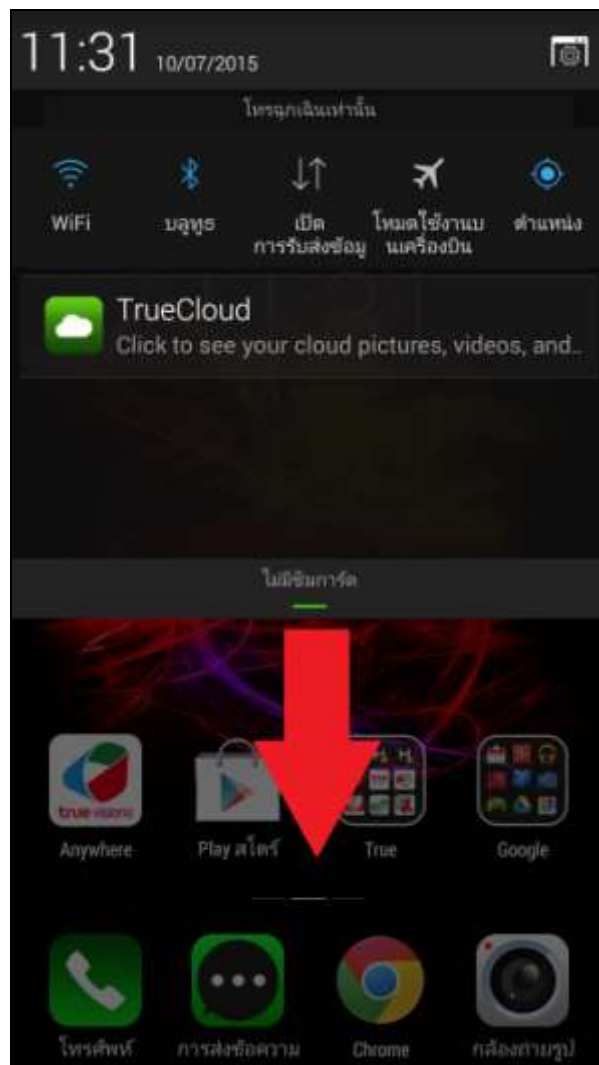

## 1) Settings menu

1. Go to 'Settings'

2. Select 'More'

3. Place a check mark at  
'Airplane mode'

4. Select 'OK' to confirm to  
switch on 'Airplane mode'

5. After select 'OK', a true sign appears and a tiny plane shows on the top

## 2) Shortcut menu

1. At main page swipe down from top

2. Shortcut tab will show up

3. Select 'Airplane mode'

4. Select 'OK' to confirm to switch on 'Airplane mode'