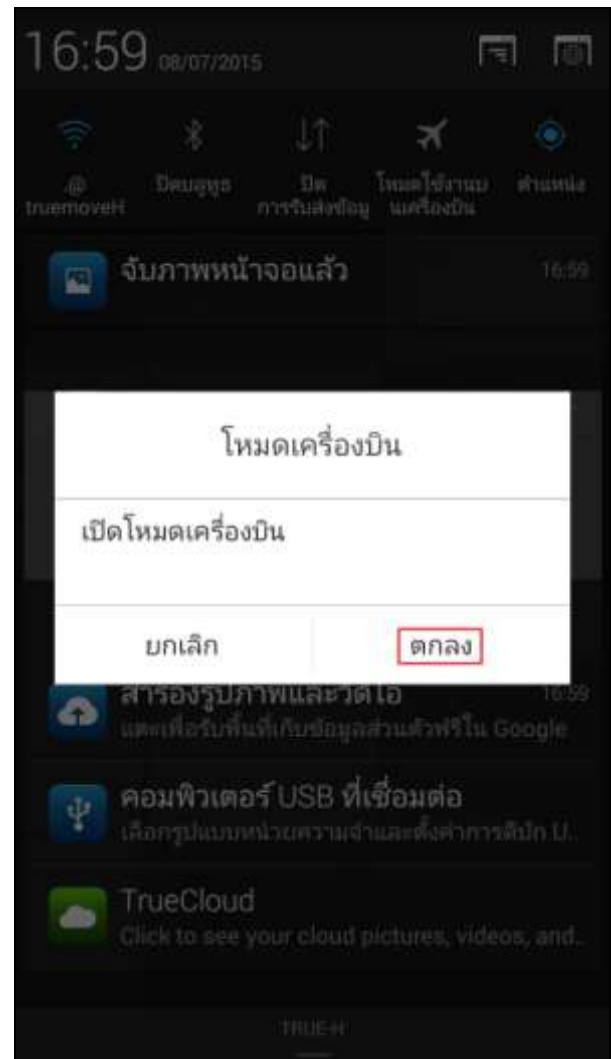

## 1) Settings menu

1. Go to 'Settings'

2. Select 'More'

3. Place a check mark at  
'Airplane mode'

4. Select 'OK' to confirm to  
switch on 'Airplane mode'

5. After select 'OK', a true sign appears and a tiny plane shows on the top

## 2) Shortcut menu

1. At main page swipe down from top

2. Shortcut tab will show up

3. Select 'Airplane mode'

4. Select 'OK' to confirm to switch on 'Airplane mode'

## 5. 'Airplane mode' turns blue