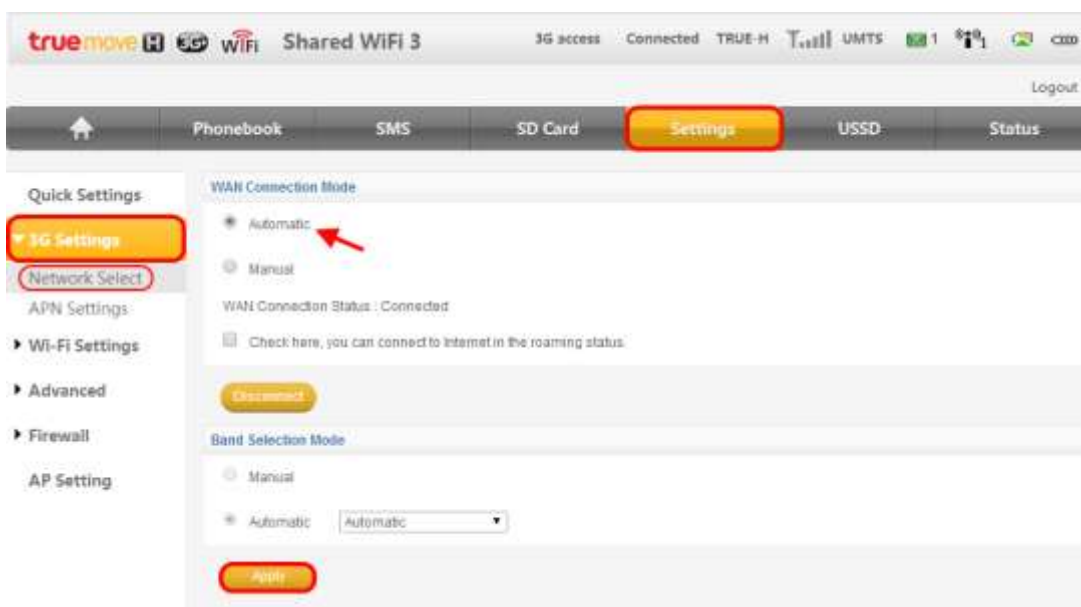

How to set up 3G on Shared Wi-Fi 3

1. Open a Browser then enter IP 192.168.0.1

2. Enter password: **admin** then click Login

3. Select Settings > 3G Settings > Network Select set up as shown

Note: cannot choose Band Selection Mode