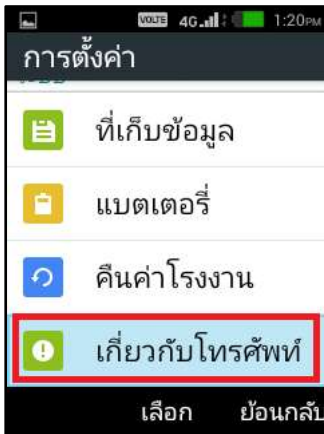

Check IMEI and Information of True Super Hero 4G Super Entertainment

1. On main screen, select **(Menu)**

2. And then **(Settings)**

3. Select **(About phone)**

4. About phone Menu

5. Select **(Status)** to view IMEI/ Bluetooth address / Serial number