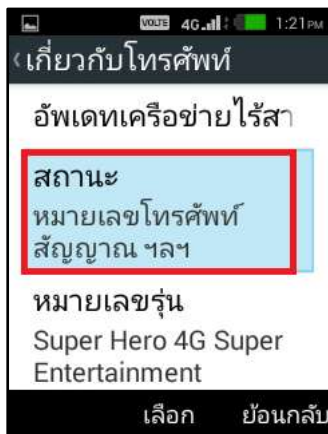

Check IMEI and Information of True Super Hero 4G Super Entertainment

1. On main screen, select **(Menu)**

2. And then **(Settings)**

3. Select **(About phone)**

4. About phone Menu

5. Select **(Status)** to view IMEI/ Bluetooth address / Serial number