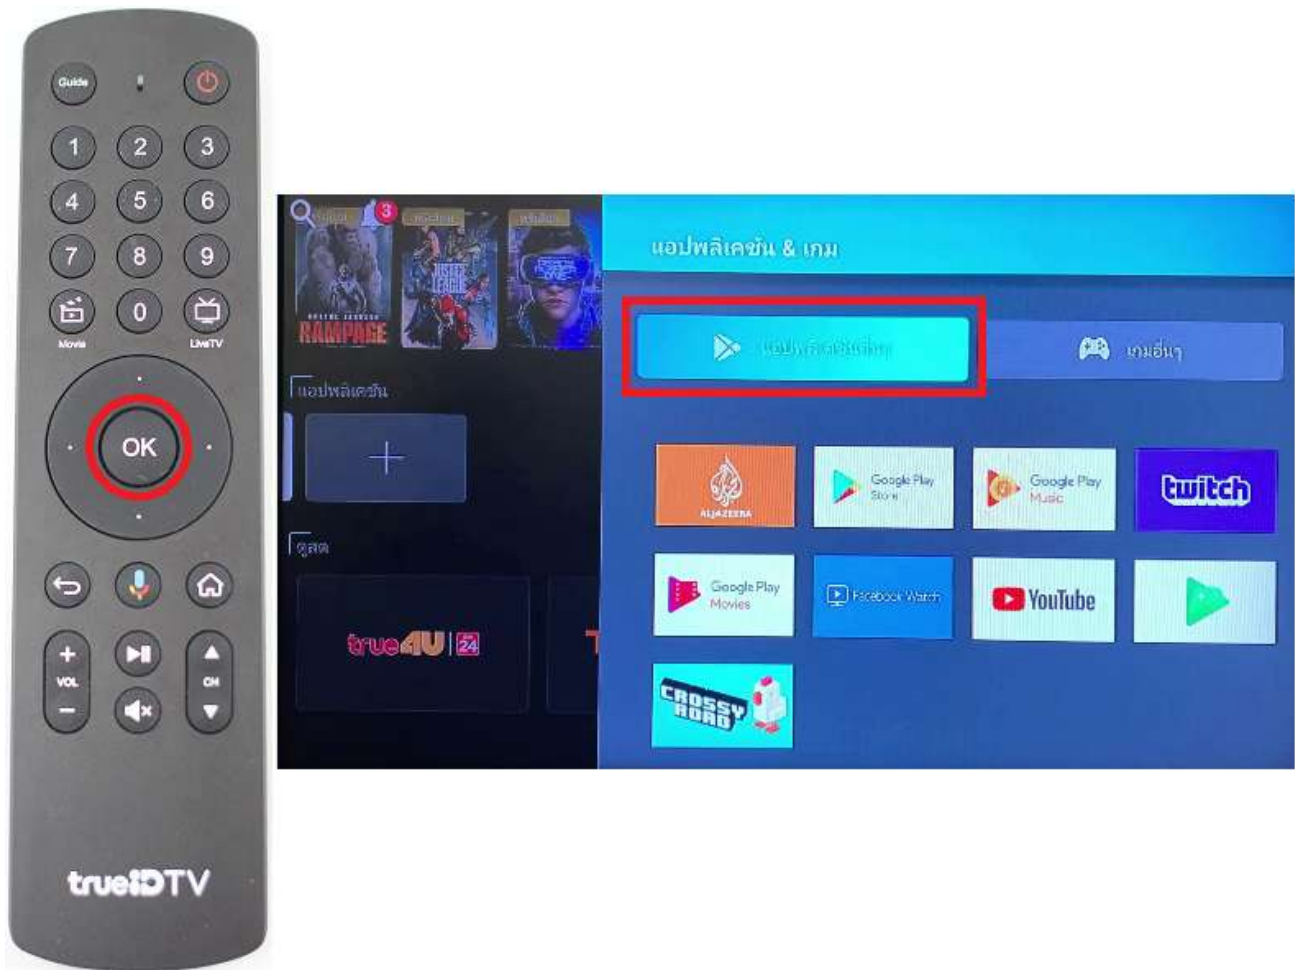

## Install App from Google Play Store on TrueID TV

1. While being at Live TV, press Home button on Remote control

- At Home page, press Up and then Right button to go to Setting (Gear sign) then press OK

3. Press Down button to applications and press right button to + then press OK

4. Get more apps, press OK

5. At Google Play Store, press navigation button to find preferred App

6. Press OK at preferred App