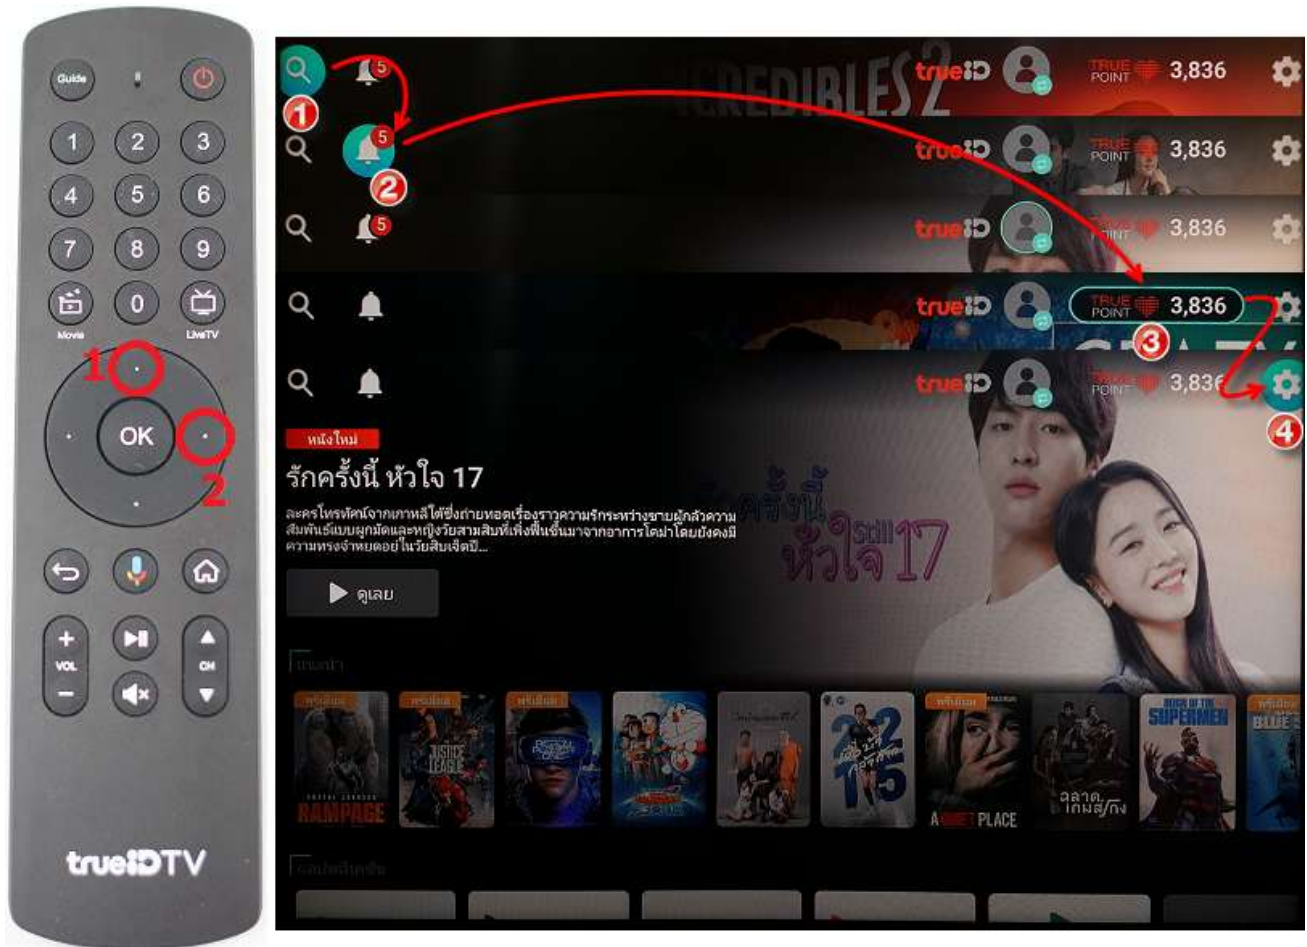

## Install App from Google Play Store on TrueID TV

1. While being at Live TV, press Home button on Remote control

- At Home page, press Up and then Right button to go to Setting (Gear sign) then press OK

3. Press Down button to applications and press right button to + then press OK

4. Get more apps, press OK

5. At Google Play Store, press navigation button to find preferred App

6. Press OK at preferred App