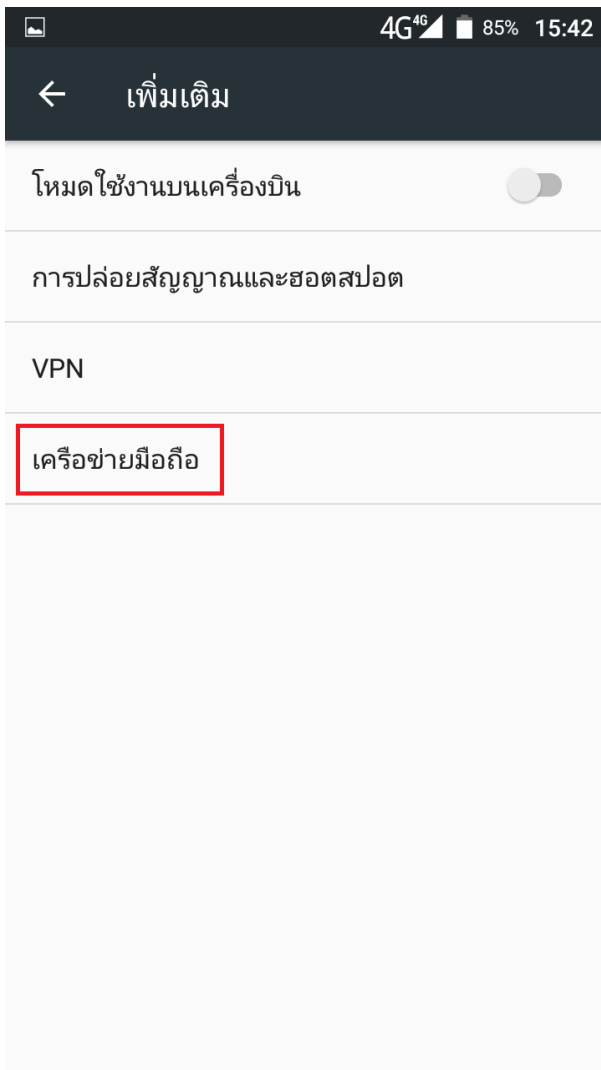

Turn on-off VoLTE or 4G HD Voice for True SMART 4G MAX Series

1. On Home screen, select [Settings]

2. Select [More]

3. And then [Cellular networks]

4. At 4G LTE improved mode, button on the right is grey (turn off), tap this button

5. Button will turn green that means it's already turned on, wait a moment for network data improvement

6. Once it's ready, VOLTE sign will appear at the top center