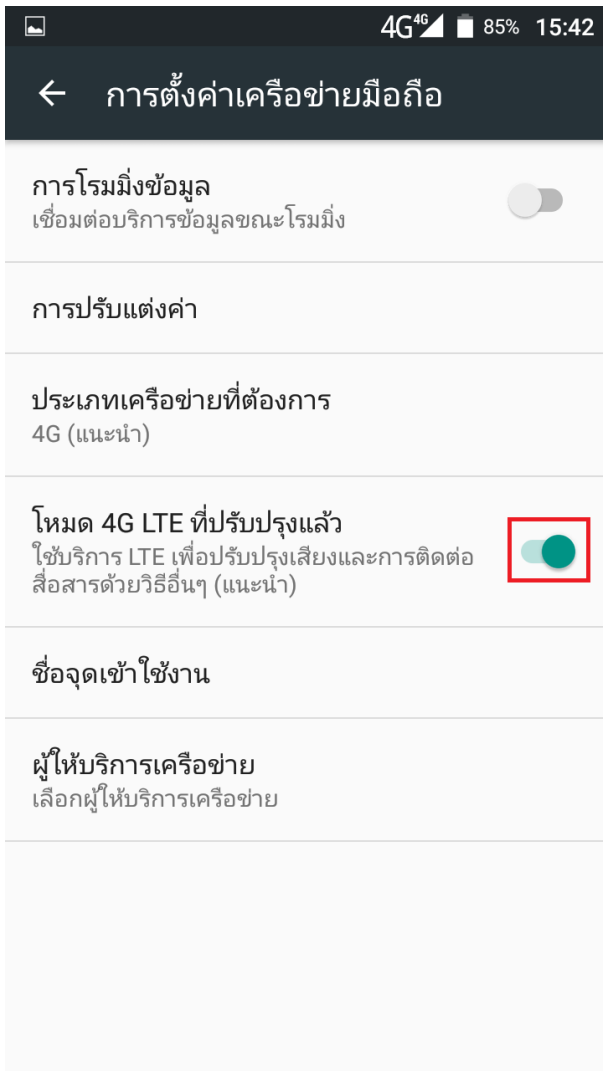

Turn on-off VoLTE or 4G HD Voice for True SMART 4G MAX Series

1. On Home screen, select [Settings]

2. Select [More]

3. And then [Cellular networks]

4. At 4G LTE improved mode, button on the right is grey (turn off), tap this button

5. Button will turn green that means it's already turned on, wait a moment for network data improvement

6. Once it's ready, VOLTE sign will appear at the top center