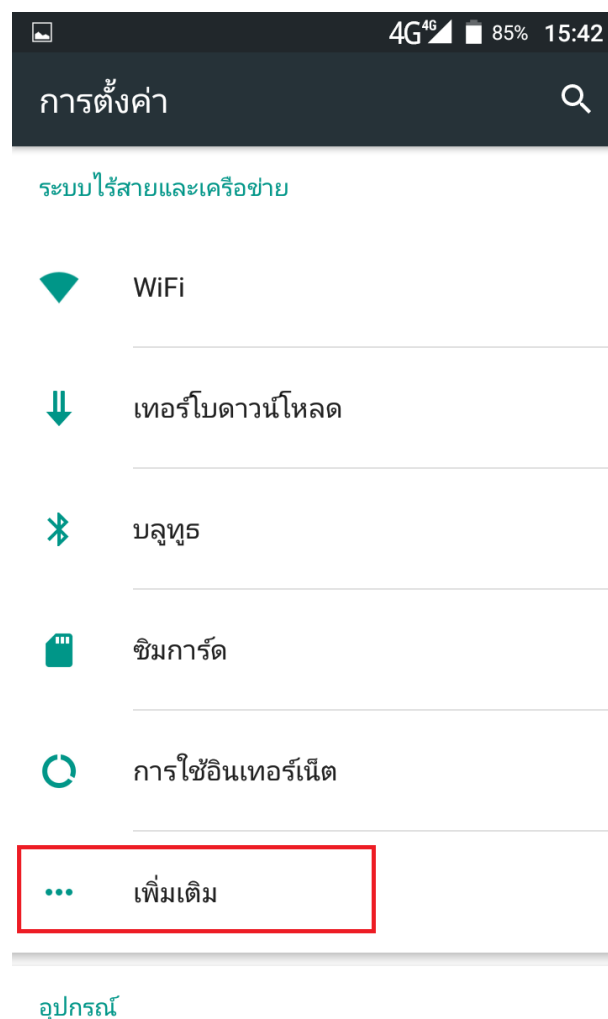

Turn on-off VoLTE or 4G HD Voice for True SMART 4G MAX Series

1. On Home screen, select [Settings]

2. Select [More]

3. And then [Cellular networks]

4. At 4G LTE improved mode, button on the right is grey (turn off), tap this button

5. Button will turn green that means it's already turned on, wait a moment for network data improvement

6. Once it's ready, VOLTE sign will appear at the top center