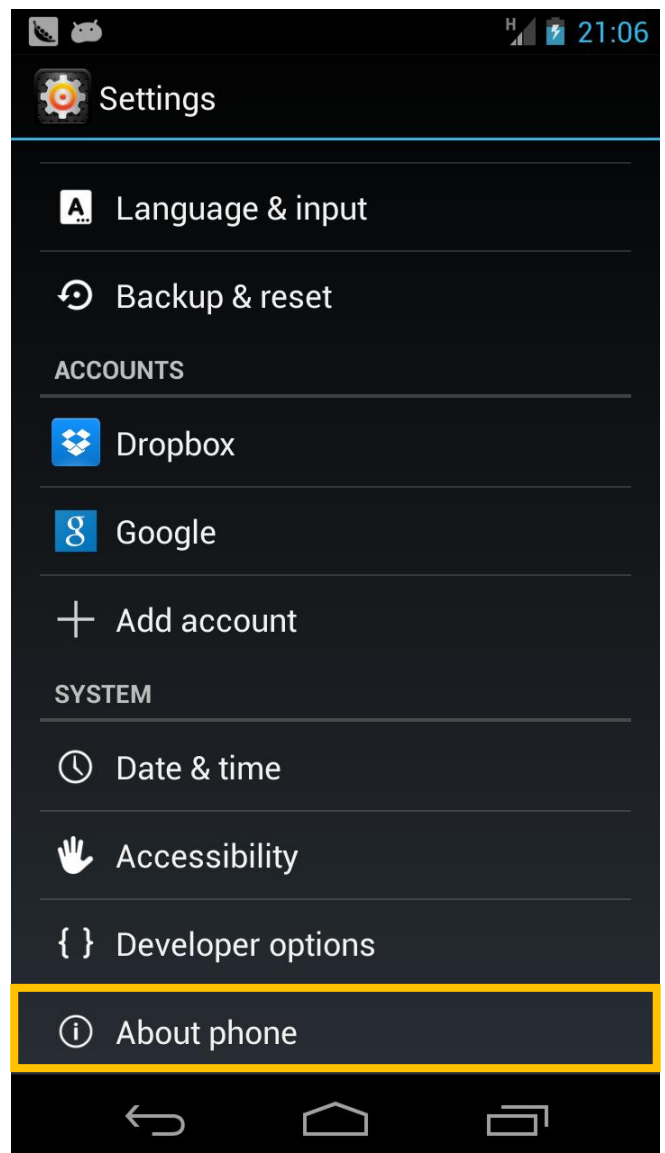

2. About phone