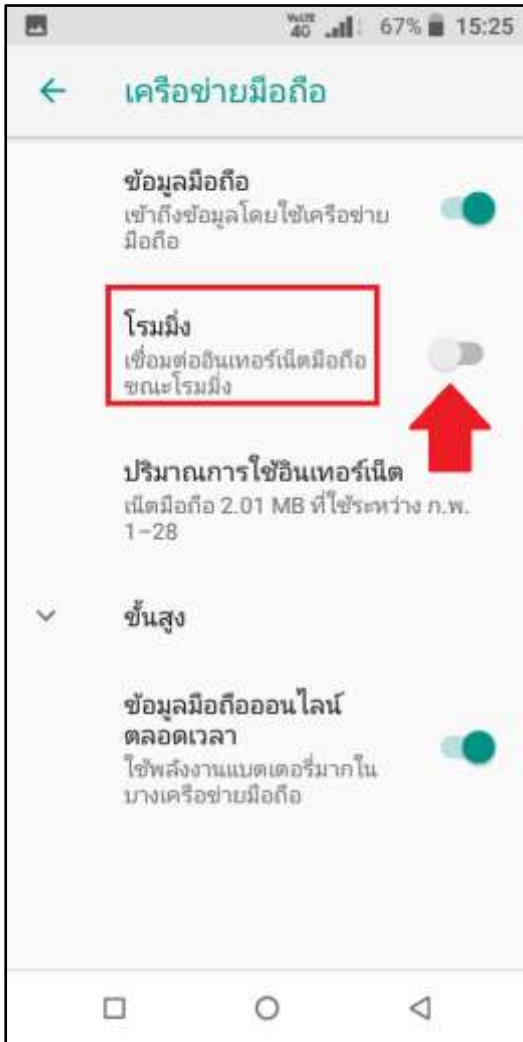

5. (Mobile network) > (Roaming), tap a button to turn **On-Off Data Roaming**
  remarks: if have 2 SIM Cards, choose to set between SIM1 and SIM2 > choose preferred SIM then tap (Roaming)
6. There'll be a notification about data roaming may incur additional charge, tap **(OK)**