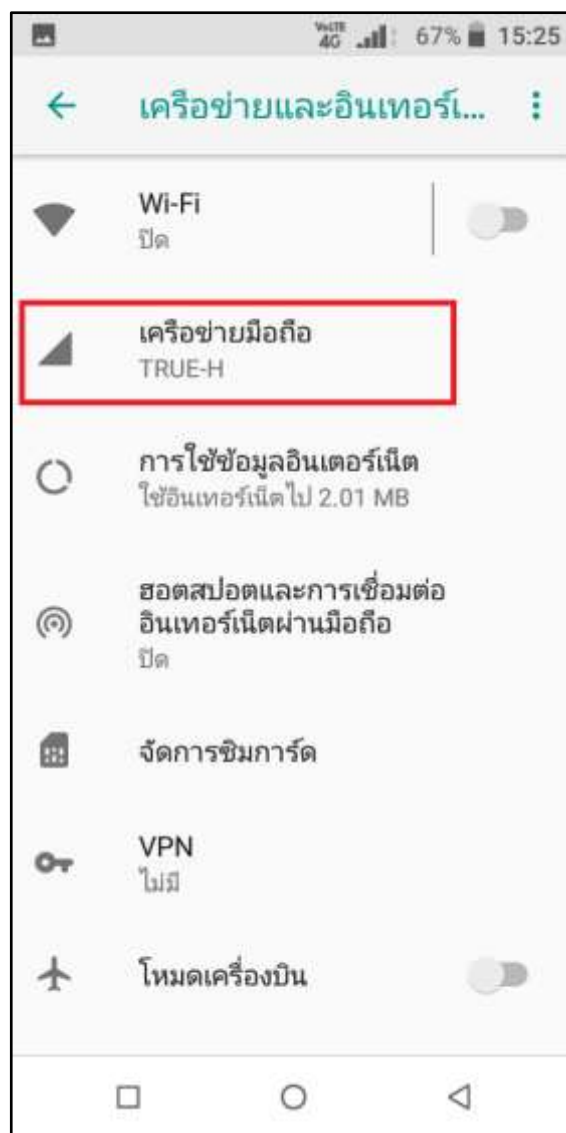

4. Tap (Mobile network)