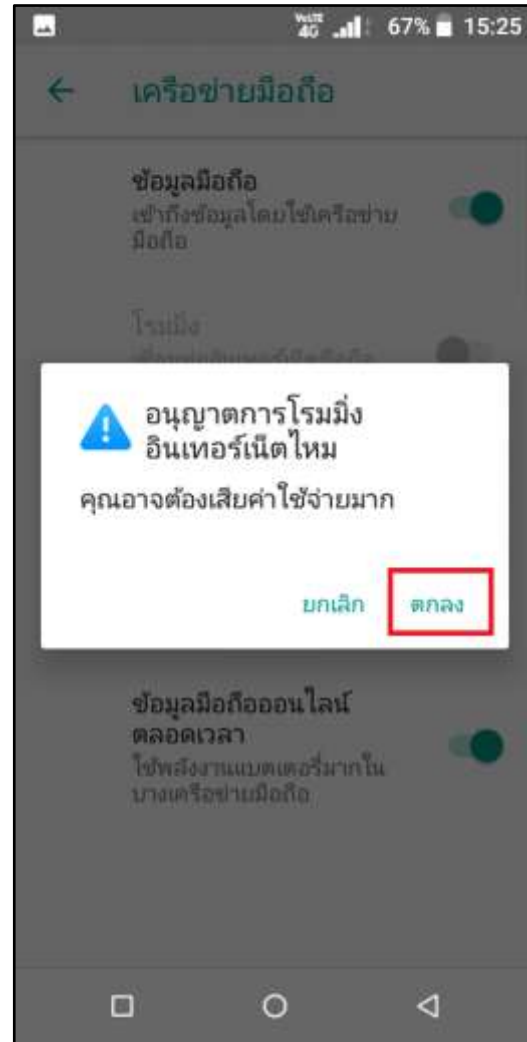

5. (Mobile network) > (Roaming), tap a button to turn **On-Off Data Roaming**
  remarks: if have 2 SIM Cards, choose to set between SIM1 and SIM2 > choose preferred SIM then tap (Roaming)
6. There'll be a notification about data roaming may incur additional charge, tap **(OK)**