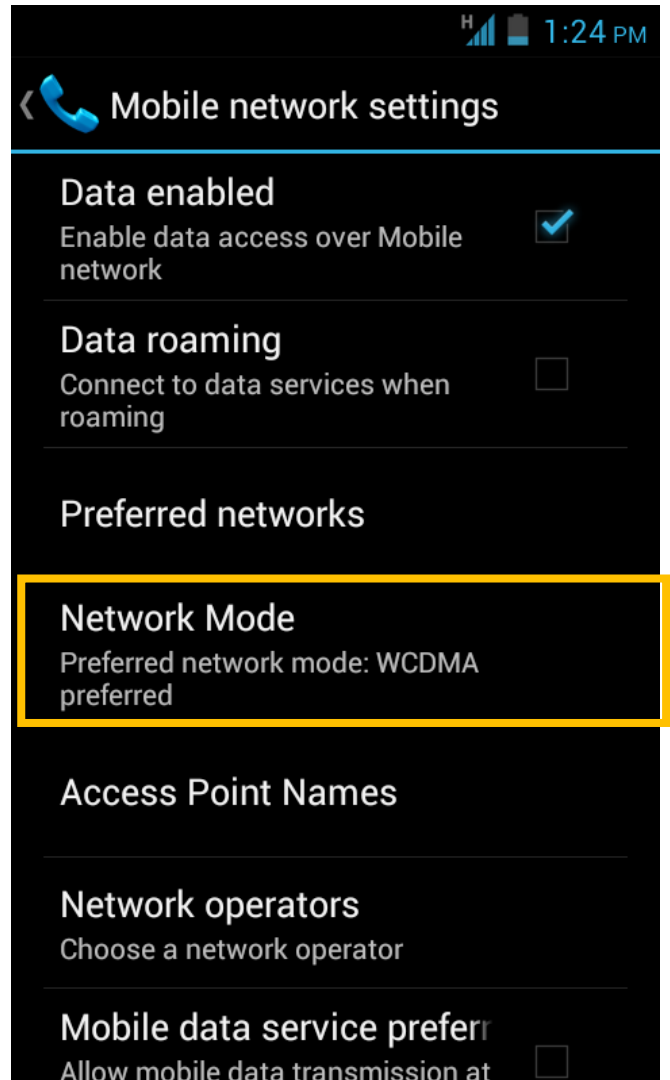

How to choose GSM or WCDMA network on TRUE BEYOND 3G

1. Select: System Settings

2. Select: More

3. Select: Mobile networks

4. Select: Network mode

5. Select the desired Network Mode