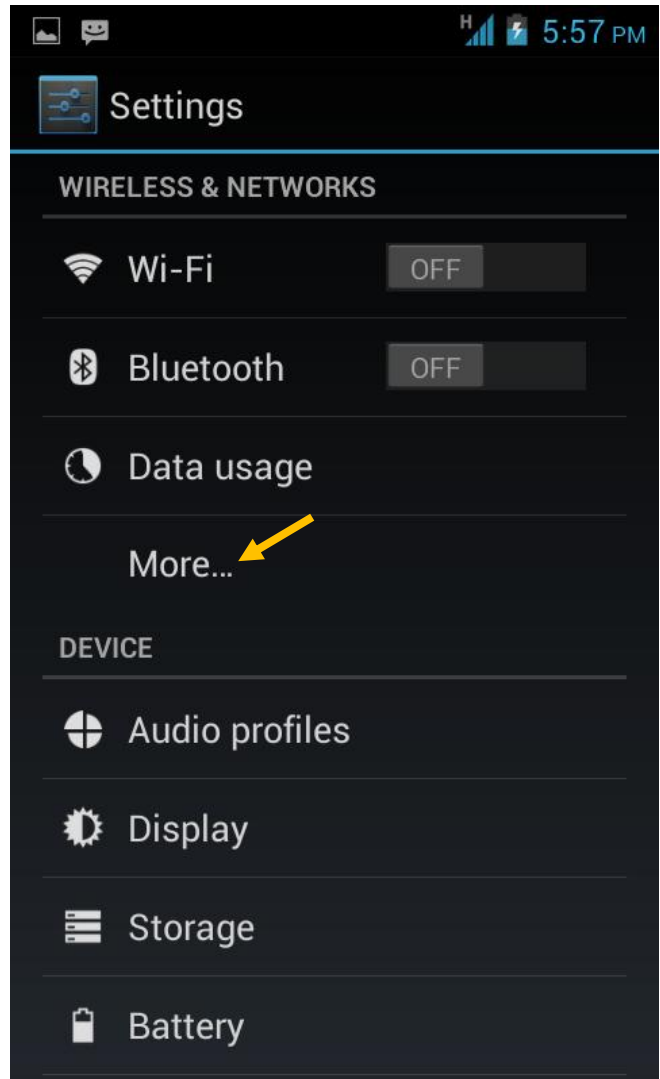

How to choose GSM or WCDMA network on TRUE BEYOND 3G

1. Select: System Settings

2. Select: More

3. Select: Mobile networks

4. Select: Network mode

5. Select the desired Network Mode