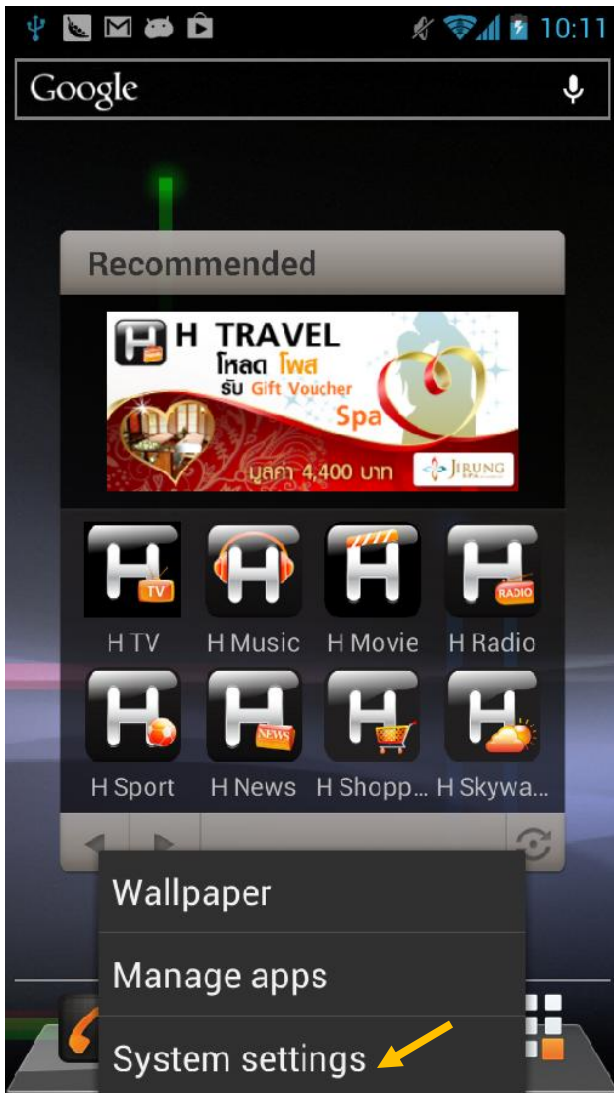

How to choose GSM or WCDMA network on TRUE BEYOND 3G

1. Select: System Settings

2. Select: More

3. Select: Mobile networks

4. Select: Network mode

5. Select the desired Network Mode