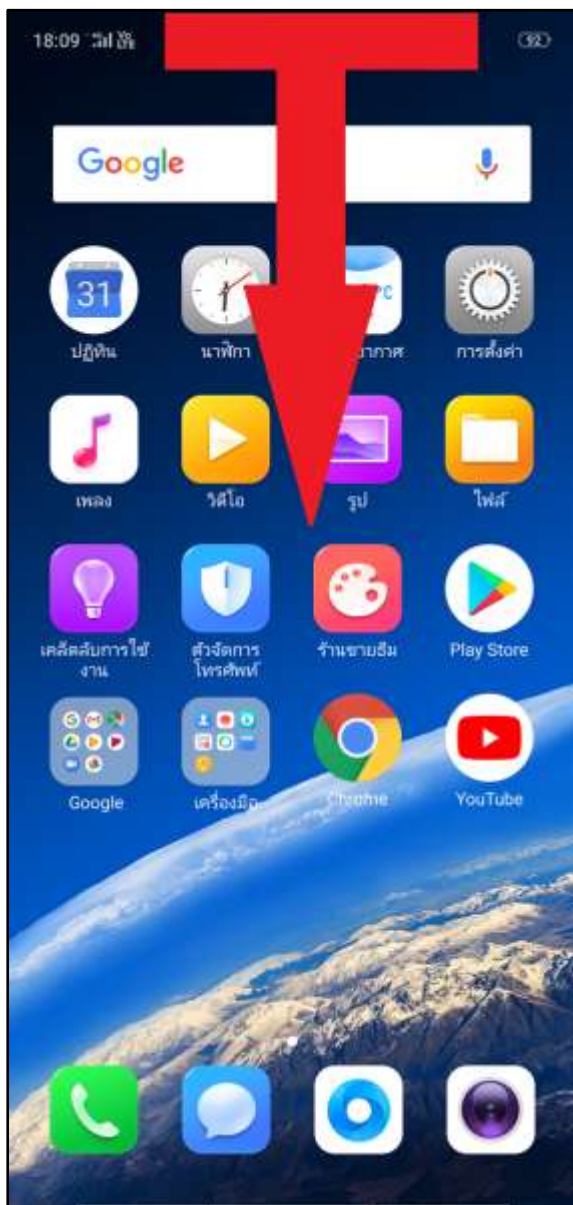

Use Airplane Mode on OPPO F7

This setting can be applied to other OPPO models with Android 8.0 or later

Control Center

1. At main page, swipe screen down
2. At Control Center, airplane mode (airplane sign) is black > tap this sign to turn it on

3. Airplane sign is orange = Airplane mode is turned on

Via Settings menu

4. On main screen, select (Settings)

5. Airplane mode is off > tap a button to turn it on

6. Afterward

- Green button (turn on)
- At top left corner, a tiny plane will appear = Airplane mode is turned on