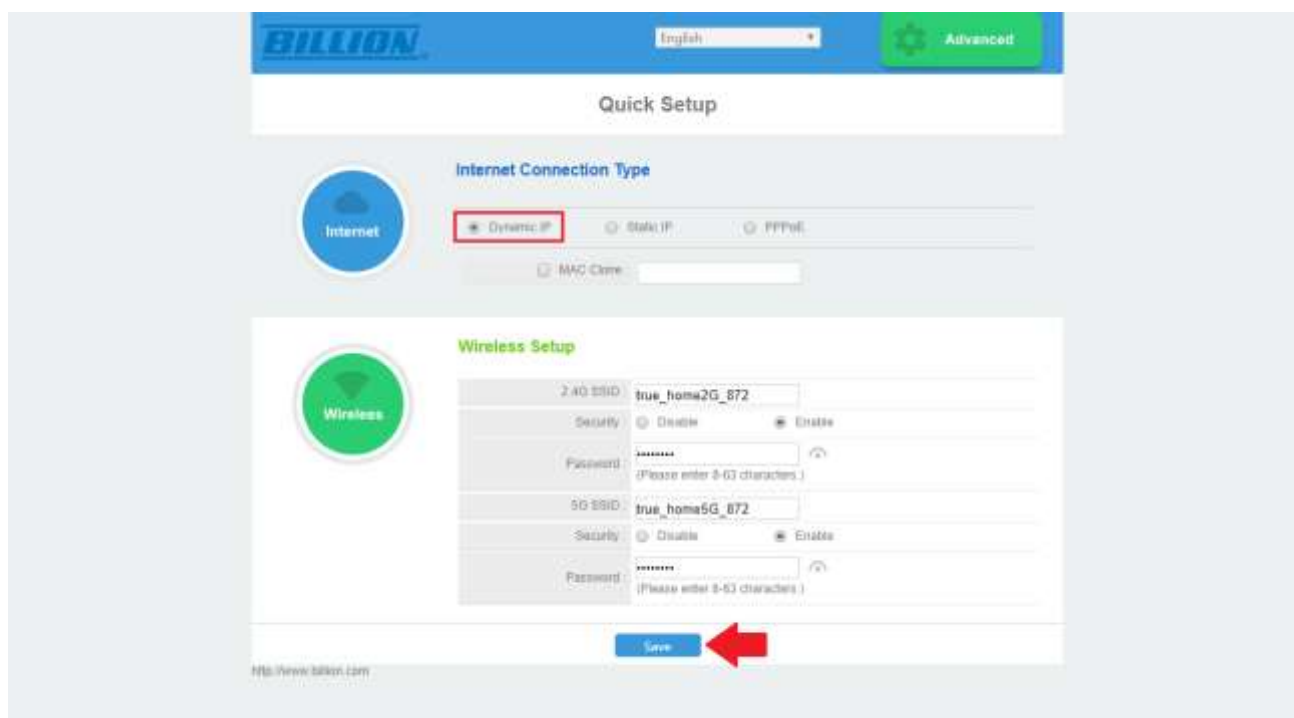

Two methods can be

1.1. Quick Setup : Internet Connection Type > Dynamic IP > Save