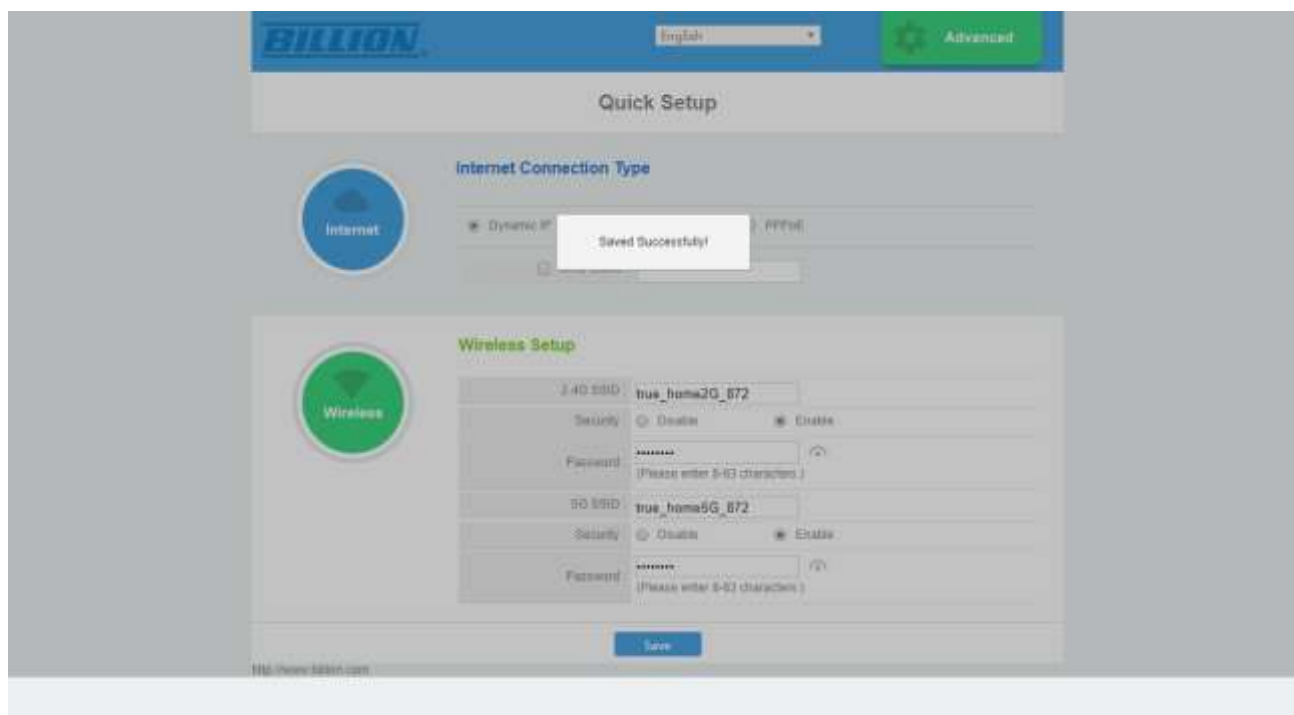

1.2. Saving