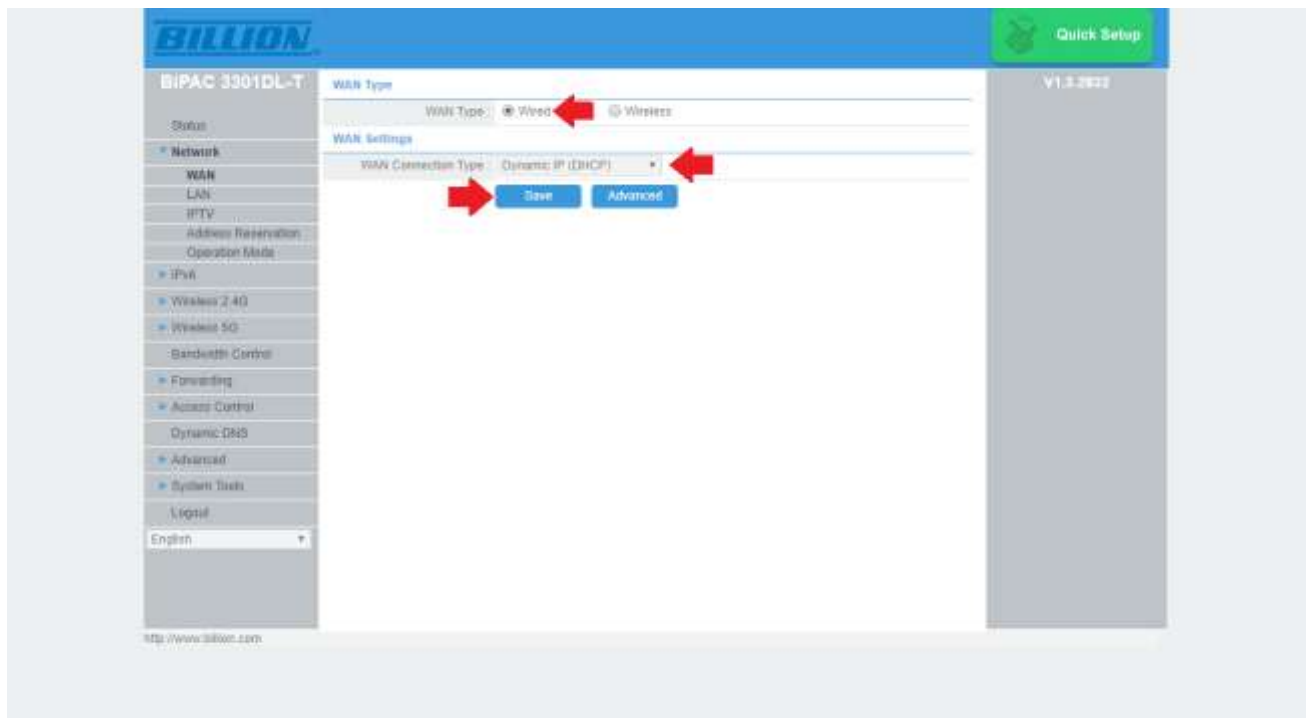

2.3. Network > WAN

- WAN Type : choose **Wired**
- WAN Connection Type : choose **Dynamic IP**
- Press **Save**