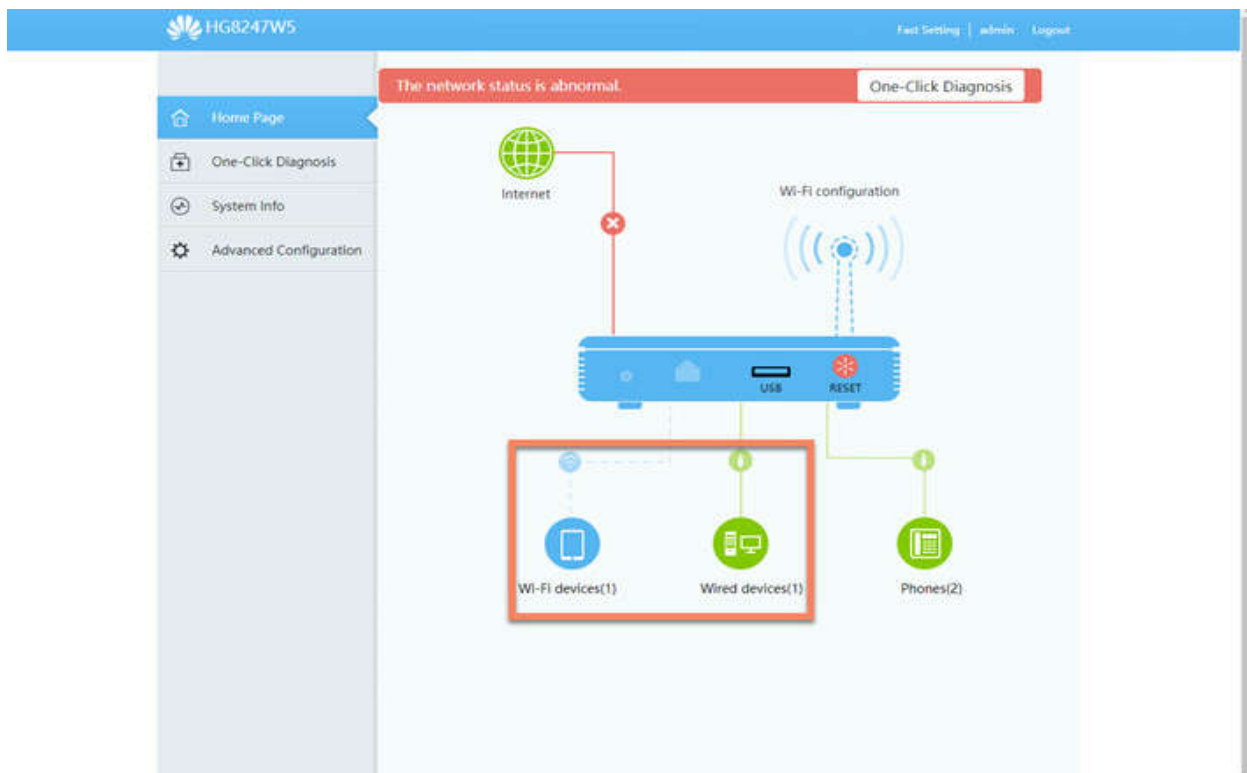

Check connected Device list for HUAWEI HG8247W5

1. Type 192.168.1.1 and press Enter

- User Name = admin
- Password = enter letters shown in Default Password
- Press Log In

There're 2 types of settings:

Check both LAN and Wi-Fi

1. At Status you can view information at Wi-Fi Devices and Wired Devices

2. Wi-Fi Devices information

Advanced Configuration

Wi-Fi devices(1) Wired devices(1) Phones(2)

Wi-Fi devices | Refresh

Device Name	Port ID	Device Info	Device Status	Connection Duration	Operations
iPhone	SSID1	0c:77:1a:16:06:4c 192.168.1.34	Online	0 hour 6 minutes	Details Share Access Application