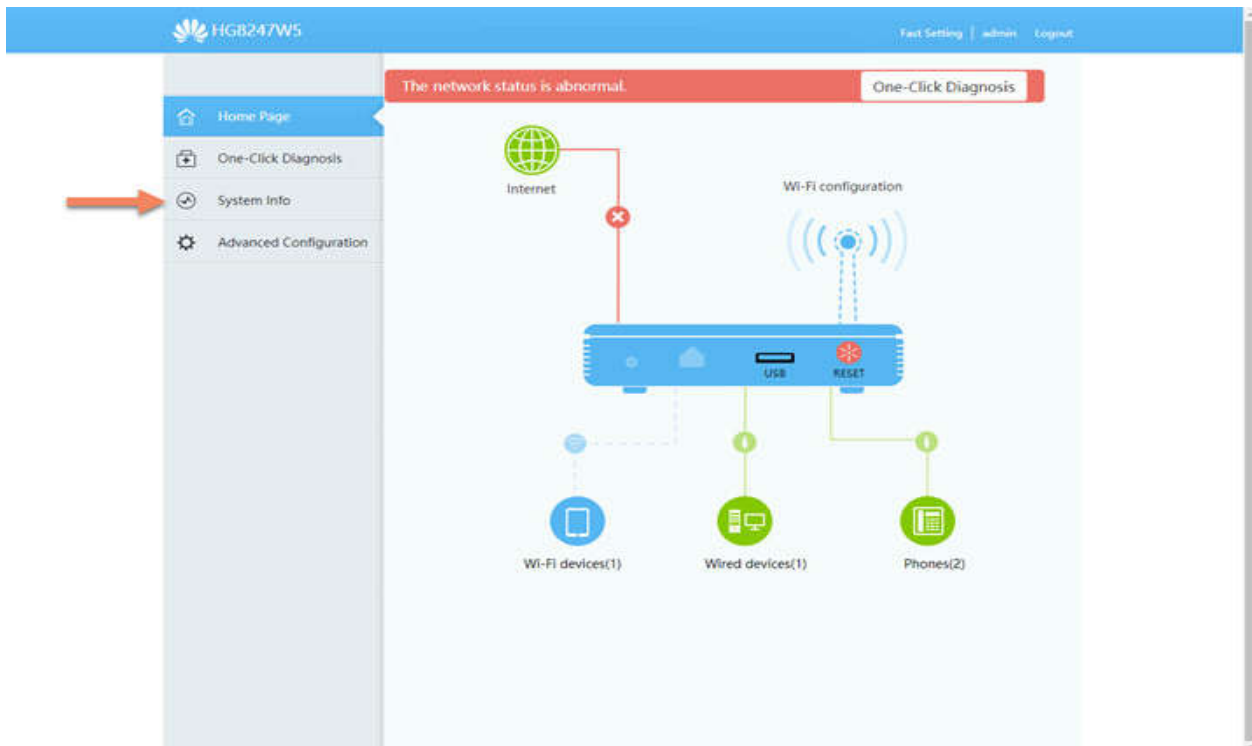

1. At Status you can view information at Wi-Fi Devices and Wired Devices

2. Wi-Fi Devices information

Advanced Configuration

Wi-Fi devices(1) Wired devices(1) Phones(2)

Wi-Fi devices | Refresh

Device Name	Port ID	Device Info	Device Status	Connection Duration	Operations
iPhone	SSID1	0c:77:1a:16:06:4c 192.168.1.34	Online	0 hour 6 minutes	Details Share Access Application

3. Wired Devices information

Advanced Configuration

Wi-Fi devices(1) Wired devices(1) Phones(2)

Wired devices | Refresh

Device Name	Port ID	Device Info	Device Status	Connection Duration	Operations
CNTY-KOMSANT	LAN1	9c:5a:44:56:e3:52 192.168.1.33	Online	0 hour 24 minutes	Details Share Access Application

Check connected device at Wi-Fi devices only

1. At Status, select System Info

2. Select WLAN Information > choose wireless network that you want to check > go down

3. At STA Information, select Query

Cloud Platform Sta...