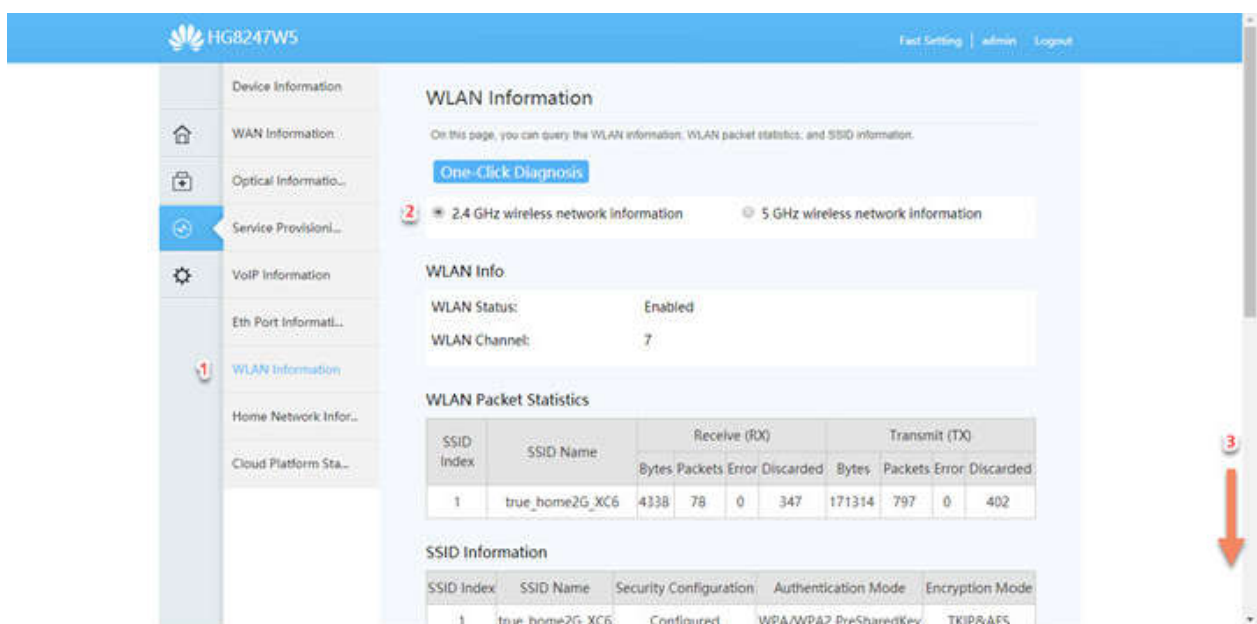

Check connected Device list for HUAWEI HG8247W5

1. Type 192.168.1.1 and press Enter

- User Name = admin
- Password = enter letters shown in Default Password
- Press Log In

There're 2 types of settings:

Check both LAN and Wi-Fi

1. At Status you can view information at Wi-Fi Devices and Wired Devices

2. Wi-Fi Devices information

Advanced Configuration

Wi-Fi devices(1) Wired devices(1) Phones(2)

Wi-Fi devices | Refresh

Device Name	Port ID	Device Info	Device Status	Connection Duration	Operations
iPhone	SSID1	0c:77:1a:16:06:4c 192.168.1.34	Online	0 hour 6 minutes	Details Share Access Application

3. Wired Devices information

Advanced Configuration

Wi-Fi devices(1) Wired devices(1) Phones(2)

Wired devices | Refresh

Device Name	Port ID	Device Info	Device Status	Connection Duration	Operations
CNTY-KOMSANT	LAN1	9c:5a:44:56:e3:52 192.168.1.33	Online	0 hour 24 minutes	Details Share Access Application

Check connected device at Wi-Fi devices only

1. At Status, select System Info

2. Select WLAN Information > choose wireless network that you want to check > go down

3. At STA Information, select Query

Cloud Platform Sta...