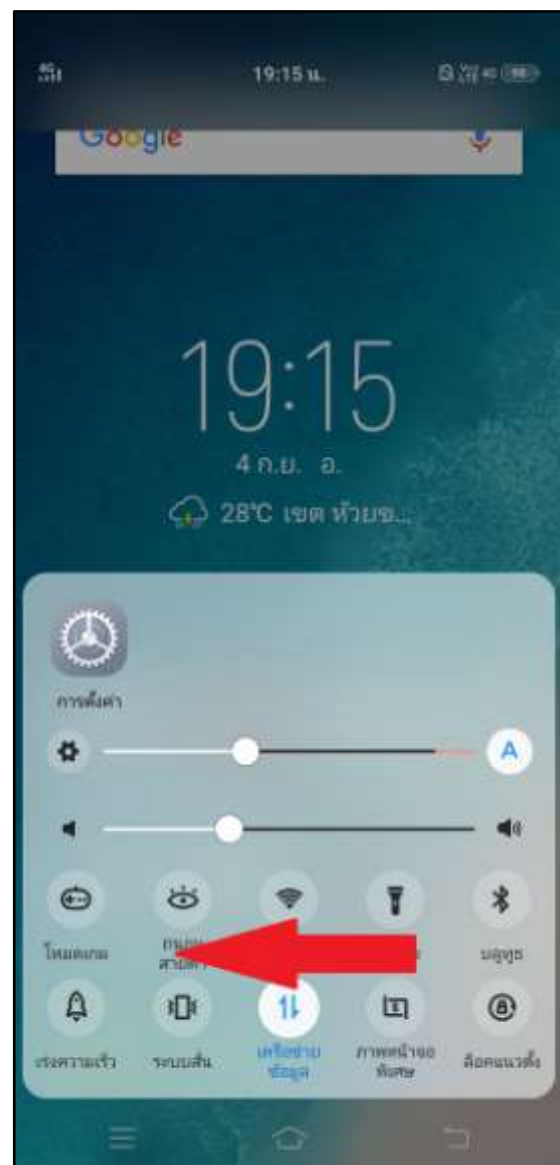

Set up Airplane Mode on Vivo V9

This setting can apply to Vivo V9 and other Vivo models with OS Android 8.0 or higher

Via Control Center

1. On main screen, swipe screen up
2. At (Control Center), you'll find various signs, tap and hold screen to the left to look for more sign

3. Airplane mode : airplane sign, tap this to turn it on

4. Airplane icon will turn white and there's a tiny plane at top left corner = Airplane mode is turned on

Via Settings menu

5. On main screen, select (Settings)

6. Airplane mode status is Off (white button)
> tap a button to turn it on

7. A button turns blue (turned on) and there's a tiny plane at top left corner = Airplane mode is turned on