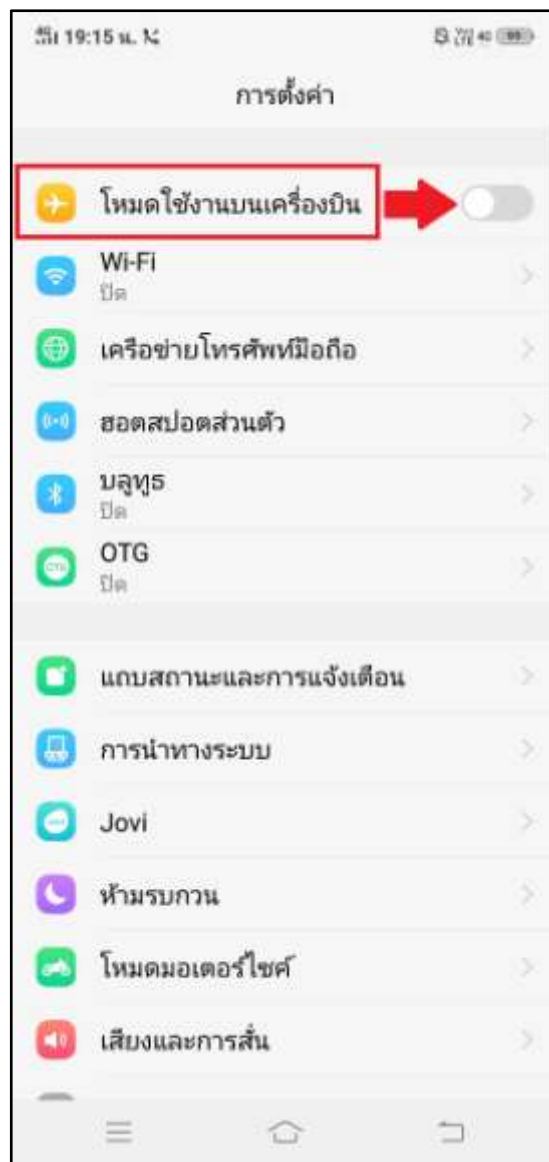

Set up Airplane Mode on Vivo V9

This setting can apply to Vivo V9 and other Vivo models with OS Android 8.0 or higher

Via Control Center

1. On main screen, swipe screen up
2. At (Control Center), you'll find various signs, tap and hold screen to the left to look for more sign

3. Airplane mode : airplane sign, tap this to turn it on

4. Airplane icon will turn white and there's a tiny plane at top left corner = Airplane mode is turned on

Via Settings menu

5. On main screen, select (Settings)

6. Airplane mode status is Off (white button)
> tap a button to turn it on

7. A button turns blue (turned on) and there's a tiny plane at top left corner = Airplane mode is turned on