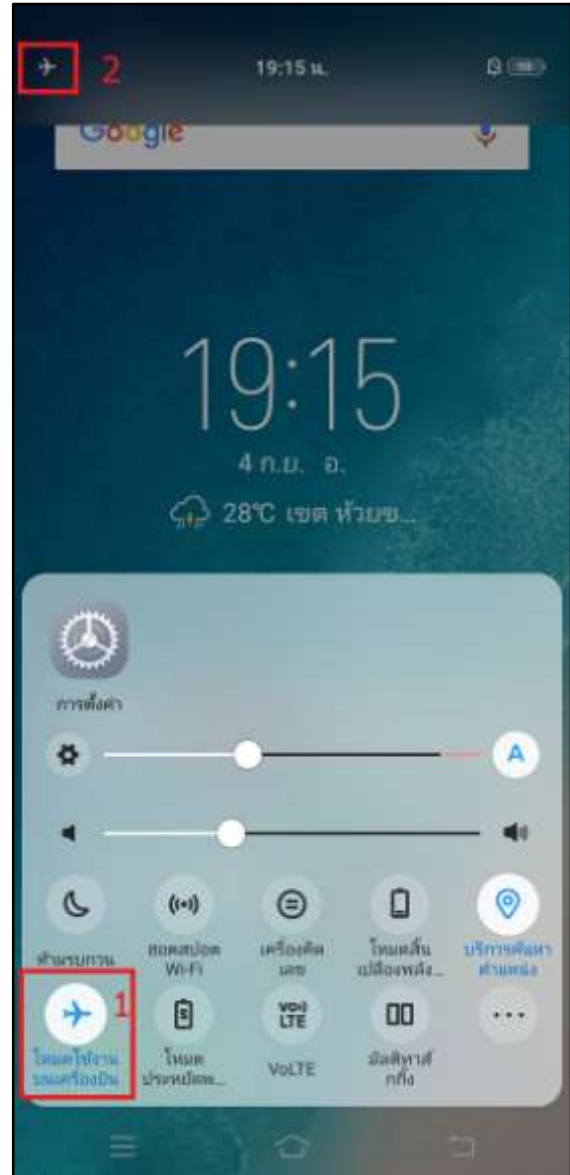

Set up Airplane Mode on Vivo V9

This setting can apply to Vivo V9 and other Vivo models with OS Android 8.0 or higher

Via Control Center

1. On main screen, swipe screen up
2. At (Control Center), you'll find various signs, tap and hold screen to the left to look for more sign

3. Airplane mode : airplane sign, tap this to turn it on

4. Airplane icon will turn white and there's a tiny plane at top left corner = Airplane mode is turned on

Via Settings menu

5. On main screen, select (Settings)

6. Airplane mode status is Off (white button)
> tap a button to turn it on

7. A button turns blue (turned on) and there's a tiny plane at top left corner = Airplane mode is turned on