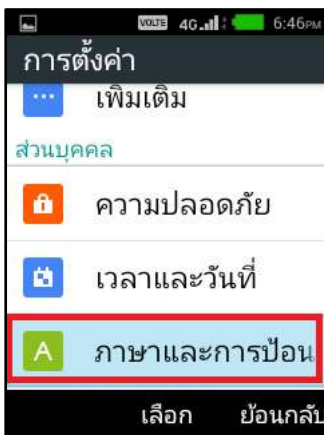

## Set up Language on True Super Hero 4G Super Entertainment

1. On main screen, select **(Menu)**

2. Select **(Settings)**

3. And then **(Language & input)**

4. Select **(Language)**

5. Language options:

- Thai
- English
- Laos
- Cambodia
- Myanmar