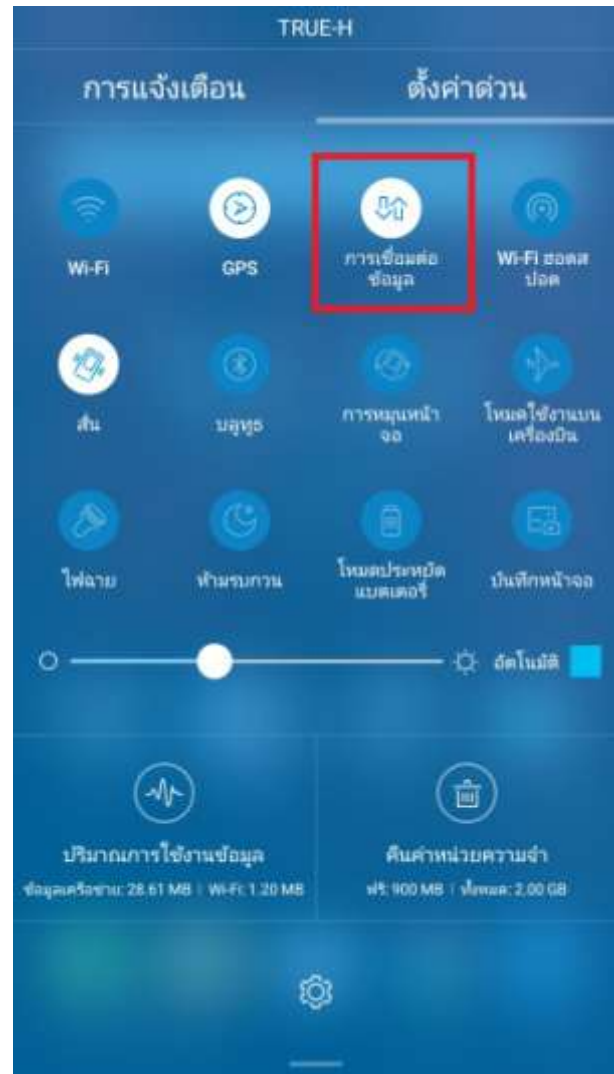

## Turn On-Off Data on True SMART 4G OCTA 5.5

1. (1<sup>st</sup> Method) At Home screen, select [Setting
2. Select [Cellular data]

3. You can turn on-off data usage from this menu

(green = On / grey = Off)

4. (2<sup>nd</sup> Method) At Home screen, swipe screen down

5. Then select [Shortcuts]

6. Tap turn on [Mobile data]

7. Once turned on, 4G /3G sign will appear on the top