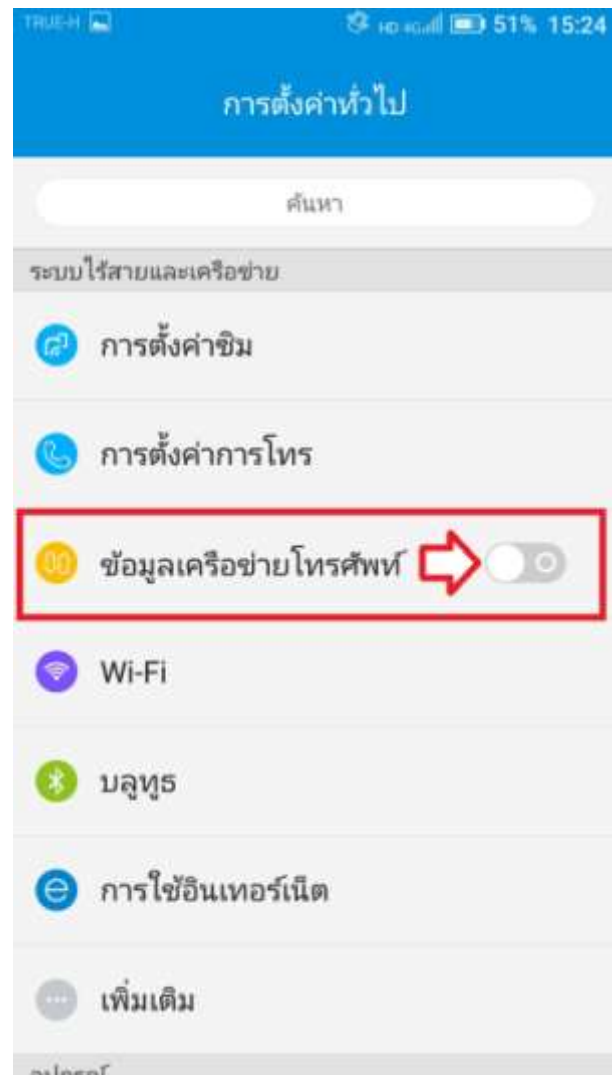

## Turn On-Off Data on True SMART 4G OCTA 5.5

1. (1<sup>st</sup> Method) At Home screen, select [Setting
2. Select [Cellular data]

3. You can turn on-off data usage from this menu

(green = On / grey = Off)

4. (2<sup>nd</sup> Method) At Home screen, swipe screen down

5. Then select [Shortcuts]

6. Tap turn on [Mobile data]

7. Once turned on, 4G /3G sign will appear on the top