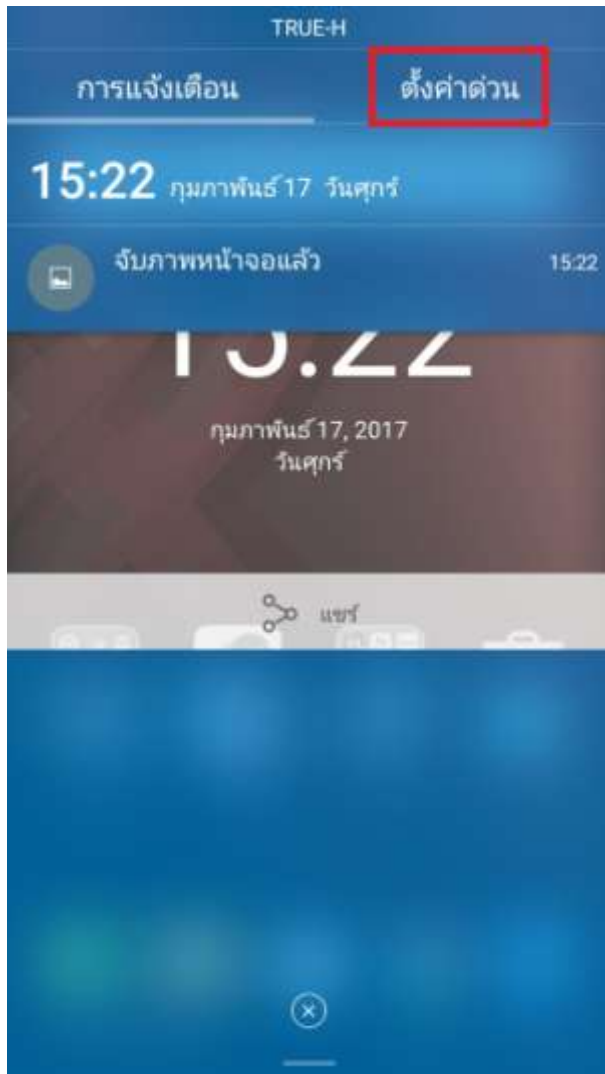

## Turn On-Off Data on True SMART 4G OCTA 5.5

1. (1<sup>st</sup> Method) At Home screen, select [Setting
2. Select [Cellular data]

3. You can turn on-off data usage from this menu

(green = On / grey = Off)

4. (2<sup>nd</sup> Method) At Home screen, swipe screen down

5. Then select [Shortcuts]

6. Tap turn on [Mobile data]

7. Once turned on, 4G /3G sign will appear on the top