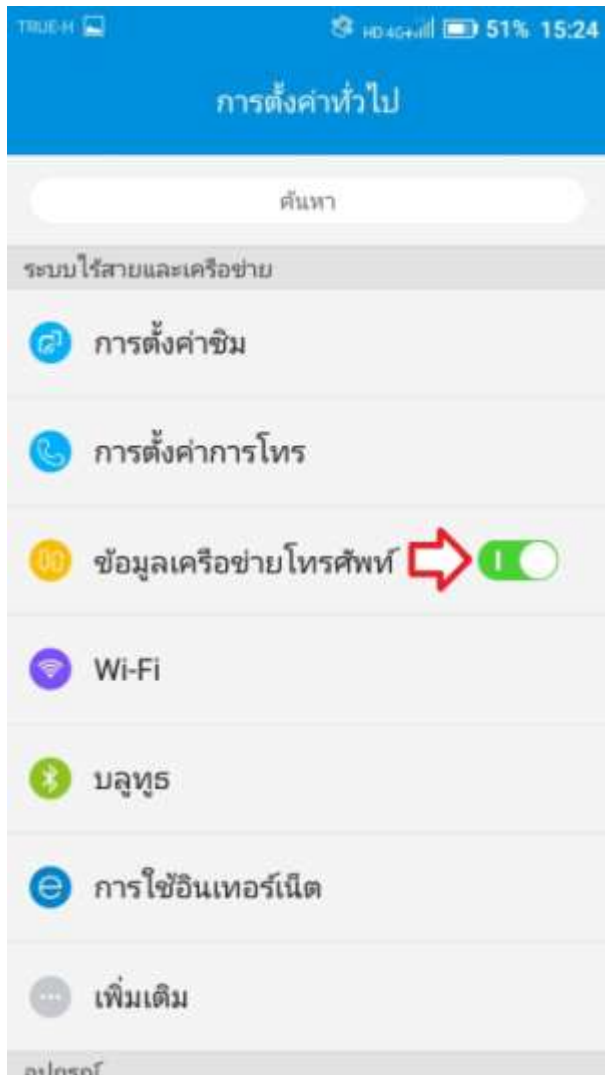

## Turn On-Off Data on True SMART 4G OCTA 5.5

1. (1<sup>st</sup> Method) At Home screen, select [Setting
2. Select [Cellular data]

3. You can turn on-off data usage from this menu

(green = On / grey = Off)

4. (2<sup>nd</sup> Method) At Home screen, swipe screen down

5. Then select [Shortcuts]

6. Tap turn on [Mobile data]

7. Once turned on, 4G /3G sign will appear on the top