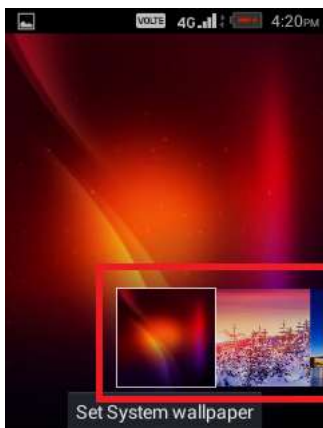

## Set Wallpaper on True Super Hero 4G Super Entertainment

1. On main screen, select **(Menu)**

2. Select **(Settings)**

3. And then **(Display)**

4. Select **(Wallpaper)**

5. All Wallpapers on device will display

6. Go to the preferred wallpaper

7. Press Down button

8. Press to choose (Set System wallpaper)

9. It'll return to (Display) again

10. When go back to main screen, wallpaper has been changed now