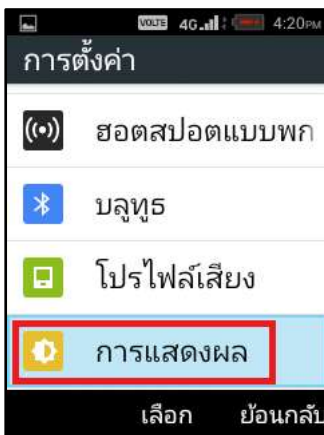

## Set Wallpaper on True Super Hero 4G Super Entertainment

1. On main screen, select **(Menu)**

2. Select **(Settings)**

3. And then **(Display)**

4. Select **(Wallpaper)**

5. All Wallpapers on device will display

6. Go to the preferred wallpaper

7. Press Down button

8. Press to choose (Set System wallpaper)

9. It'll return to (Display) again

10. When go back to main screen, wallpaper has been changed now